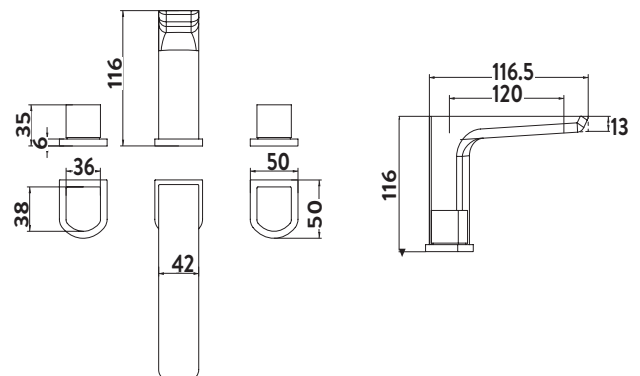

PRODUCT DATA SHEET

Muro Black 3 Hole Basin Mixer

Product Code: BLACK245ORB

SCUDO
BEAUTIFUL BATHROOMS

0330 124 7290

sales@scudo.co.uk - www.scudo.co.uk

Scudo is the trading name of Harrison Bathrooms Ltd. Whilst we endeavour to ensure that the product information is accurate we accept no liability for any information given. All images are for illustration purposes only. Product images and specification are subject to change. Measurement are in millimetres and are nominal.

Product Name	BLACK245ORB
Product Description	Black 3 Hole Basin
Product Transportation	
Barcode	5060500644383
Country of origin	CH
Commodity code	8481801190
Product Measurements	
Product Weight (KG)	2.55
Product Width (mm)	0
Product Height (mm)	116
Product Depth (mm)	0
Product Length (mm)	166.5
Primary Packed Measurements	
Packaged Weight	2.75
Packed Length	33.5
Packed Width	20
Packed Height	7.8
Packaging Weights	
Card (kg)	0.15
Paper (kg)	0
Wood (kg)	0
Plastic (kg)	0.013
Compliance DOP	HBD0C007, HBD0C008

General Information	
Construction Material	Brass
Installation type	Deck Mounted
Colour / Finish	Matt Black
Tap / Shower Attributes	
WRAS Approved	No
TMV Approved	No
Minimum Operating Pressure (bar)	0.5
Maximum Operating Pressure (bar)	5
Flexible Tails Included	No
Number of tap holes required	3
Handle Type	Knob
Swivel Spout	No
Inlet Connection	1/2 BSP
Outlet Connection	N/a
Tap Hole Diameter (mm)	32 & 35
Tap Type description	Manual mixer
Includes Waste	No
Valve / Cartridge Type	Quarter Turn Cartridge
Cartridge Spare code	N/a
Flow Rates	
0.2bar (l/min)	6.6
0.5bar (l/min)	14.2
1bar (l/min)	19.7
2bar (l/min)	27.9
3bar (l/min)	34.3