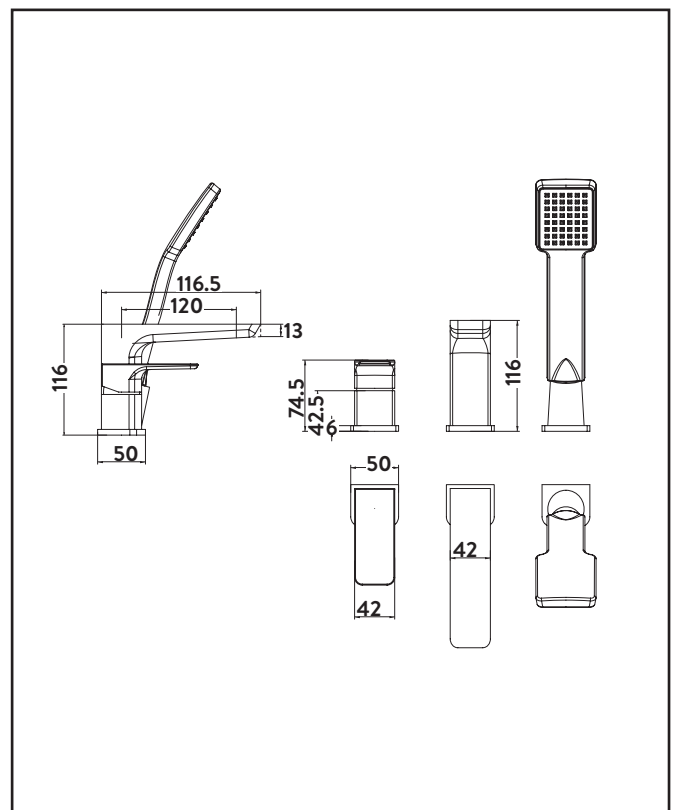

Product Name	BLACK246ORB
Product Description	Blk 3 Hole Bath Mixer
Product Transportation	
Barcode	5060500644390
Contry of origin	CH
Comodity code	8481801190
Product Measurements	
Product Weight (KG)	3.05
Product Width (mm)	0
Product Height (mm)	116
Product Depth (mm)	0
Product Length (mm)	166.5
Primary Packed Measurements	
Packaged Weight	3.25
Packed Length	33.5
Packed Width	20
Packed Height	7.8
Packaging Weights	
Card (kg)	0.15
Paper (kg)	0
Wood (kg)	0
Plastic (kg)	0.013
Compliance DOP	HBDOC007 , HBDOC008

General Information	
Construction Material	Brass
Installation type	Deck Mounted
Colour / Finish	Matt Black
Tap / Shower Attributes	
WRAS Approved	No
TMV Approved	No
Minimum Operating Pressure (bar)	0.5
Maximum Operating Pressure (bar)	5
Flexible Tails Included	No
Number of tap holes required	3
Handle Type	Knob
Swivel Spout	No
Inlet Connection	1/2 BSP
Outlet Connection	1/2 BSP handset
Tap Hole Diameter (mm)	32 & 35
Tap Type description	Manual Mixer
Includes Waste	No
Valve / Cartridge Type	Quarter Turn Cartridge
Cartridge Spare code	N/a
Flow Rates	
0.2bar (l/min)	3.6
0.5bar (l/min)	7.4
1bar (l/min)	10.5
2bar (l/min)	14.9
3bar (l/min)	18.2

Showering - Specification	
Anti-Scald	Yes
Shower Diverter function	Yes
Number of outlets	1
Thermostatic Temperature control	Yes
Cool Touch	No
Shower Handset functions	1
Minimum Working Pressure	0.5
Maximum Working Pressure	5
Shape	Square
Pipe Centres (mm)	150
Inlet Connection	3/4 BSP
Outlet Connection	1/2 BSP Handset
Adjustable	Yes
Adjustment (mm)	935 - 1250
Handle Type	Square
Spares Codes	
Diverter Spares	T43004-08
Thermostatic cartridge Spares	H104