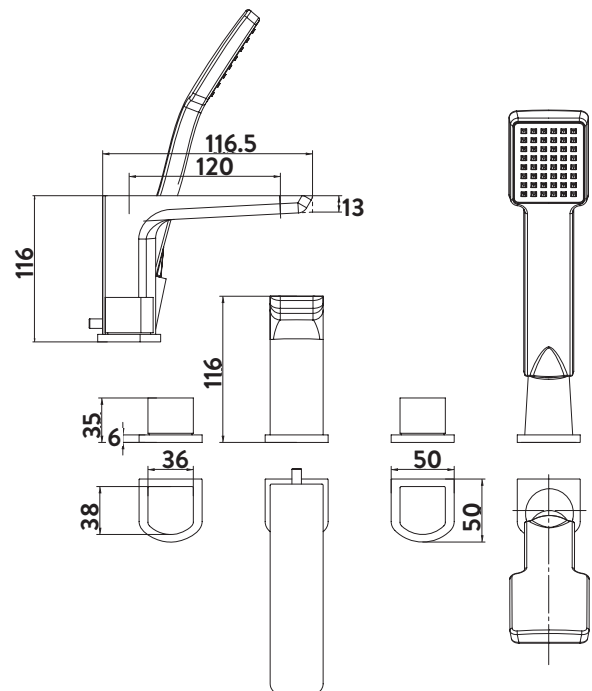

Product Measurements

Product Weight:	3.5kg
Product Width:	Variable
Product Height:	116mm
Product Depth:	N/A
Product Length:	166.5mm

Product Transportation

Barcode:	5060500644406
Country of Origin:	China
Comodity Code:	8481801190

Primary Packed Measurements

Packaged Weight:	3.75kg
Packaged Length:	335mm
Packaged Width:	200mm
Packaged Height:	166.5mm

Packaging Weight

Card:	0.182kg
Paper:	0kg
Wood:	0kg
Plastic:	0kg

General Information

Construction Material:	Brass
Installation Type:	Deck Mounted
Colour / Finish:	Matt Black

Tap/Shower Attributes

Minimum Pressure:	0.5 bar
Maximum Pressure:	5 bar
Flexible Tails Included:	No
Tap Hole Required:	4
Handle Type:	Knob
Swivel Spout:	No
Inlet Connection:	1/2 BSP
Outlet Connection:	1/2 BSP Handset
Tap Hole Diameter:	32mm & 35mm
Tap Type Description:	Manual Mixer
Includes Waste:	No
Valve / Cartridge Type:	Quater Turn Cartridge
Cartridge Spare Code:	spares@harrisonbathrooms.com

Flow Rates

0.2bar (l/min)	6.6
0.5bar (l/min)	14.2
1bar (l/min)	19.7
2bar (l/min)	27.9
3bar (l/min)	34.3

Compliance DOP

HBDOC007 / HBDOC008

For Part G Building regulations, compliance see flow regulator section of spec binder.

Dimensions
(measurements in mm)

LIFETIME GUARANTEE

We are confident in our products and we want our customer to be, we proudly give a lifetime guarantee on our taps and showers, further details can be found on our website