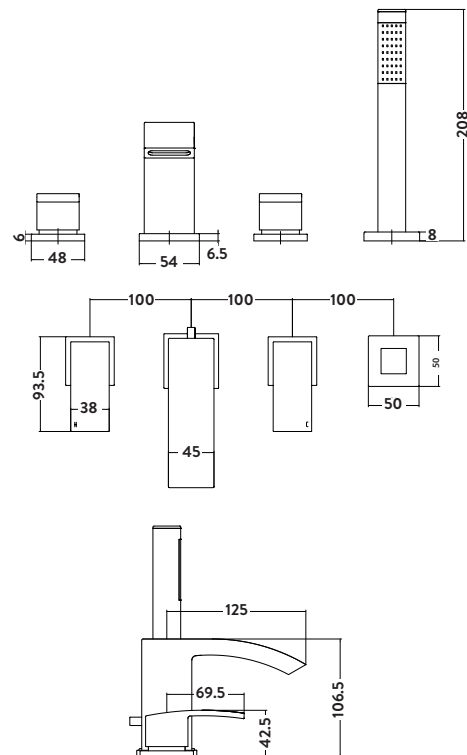

Product Measurements

Product Weight:	3.725kg
Product Width:	349mm
Product Height:	208mm
Product Depth:	N/A
Product Length:	140mm

Product Transportation

Barcode:	5060713724568
Country of Origin:	China
Comodity Code:	8481801190

Primary Packed Measurements

Packaged Weight:	3.787kg
Packaged Length:	33.5mm
Packaged Width:	20mm
Packaged Height:	10.5mm

Packaging Weight

Card:	0.062kg
Paper:	0kg
Wood:	0kg
Plastic:	0kg

General Information

Construction Material:	Brass
Installation Type:	Deck Mounted
Colour / Finish:	Matt Black

Tap/Shower Attributes

Minimum Pressure:	0.2 bar
Maximum Pressure:	5 bar
Flexible Tails Included:	No
Tap Hole Required:	4
Handle Type:	Lever
Swivel Spout:	No
Inlet Connection:	3/4 BSP
Outlet Connection:	1/2 BSP Handset
Tap Hole Diameter:	35mm & 32mm
Tap Type Description:	Manual Mixer
Includes Waste:	No
Valve / Cartridge Type:	Quarter Turn Cartridge
Cartridge Spare Code:	spares@harrisonbathrooms.com

Flow Rates

0.2bar (l/min)	7.7
0.5bar (l/min)	16.2
1bar (l/min)	22.6
2bar (l/min)	31.8
3bar (l/min)	39

Compliance DOP

HBDOC007 / HBDOC008

For Part G Building regulations, compliance see flow regulator section of spec binder.