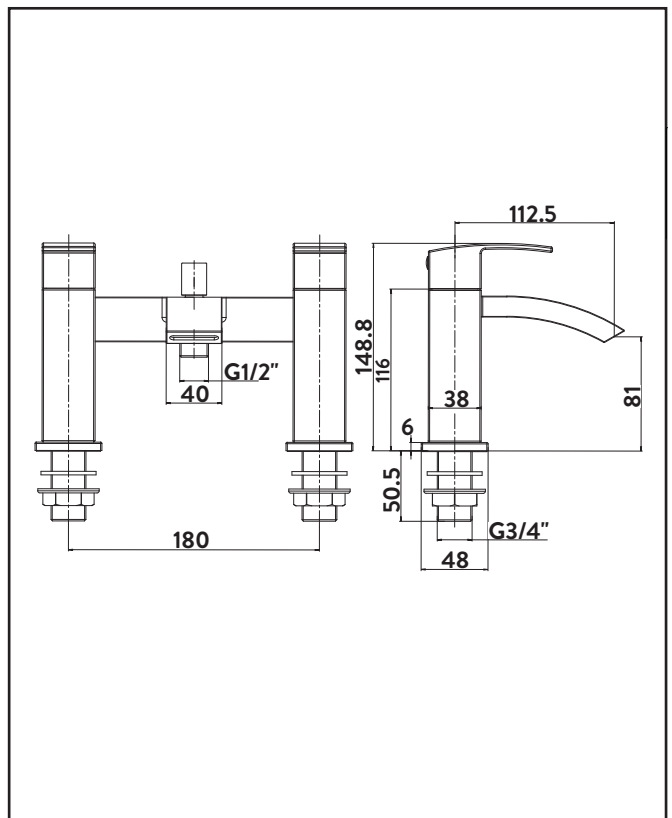

Product Measurements

Product Weight:	2.955kg
Product Width:	228mm
Product Height:	146mm
Product Depth:	N/A
Product Length:	130mm

Product Transportation

Barcode:	5060713724582
Country of Origin:	China
Comodity Code:	8481801190

Primary Packed Measurements

Packaged Weight:	3.004kg
Packaged Length:	250mm
Packaged Width:	215mm
Packaged Height:	155mm

Packaging Weight

Card:	0.049kg
Paper:	0kg
Wood:	0kg
Plastic:	0kg

General Information

Construction Material:	Brass
Installation Type:	Deck Mounted
Colour / Finish:	Matt Black

Tap/Shower Attributes

Minimum Pressure:	0.5 bar
Maximum Pressure:	5 bar
Flexible Tails Included:	No
Tap Hole Required:	2
Handle Type:	Lever
Swivel Spout:	No
Inlet Connection:	3/4 BSP
Outlet Connection:	1/2 BSP Handset
Tap Hole Diameter:	32mm
Tap Type Description:	Manual Mixer
Includes Waste:	No
Valve / Cartridge Type:	Quarter Turn Cartridge
Cartridge Spare Code:	T8805-08

Flow Rates

0.2bar (l/min)	9.4
0.5bar (l/min)	19.2
1bar (l/min)	26.9
2bar (l/min)	40.3
3bar (l/min)	46.1

Compliance DOP

HBDOC007 / HBDOC008

For Part G Building regulations, compliance see flow regulator section of spec binder.

Dimensions
(measurements in mm)

LIFETIME GUARANTEE

We are confident in our products and we want our customer to be, we proudly give a lifetime guarantee on our taps and showers, further details can be found on our website