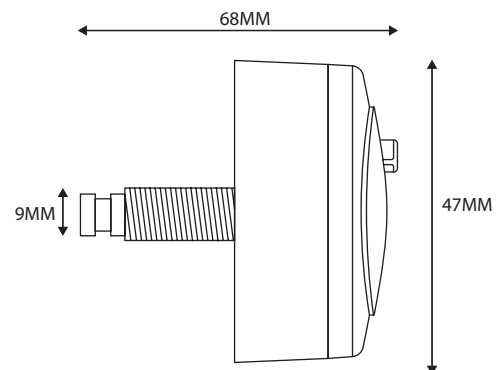

Product Measurements

Product Weight:	0.045kg
Product Width:	20mm
Product Height:	85mm
Product Depth:	70mm
Product Length:	N/A

Product Transportation

Barcode:	5060766123189
Country of Origin:	
Comodity Code:	

Primary Packed Measurements

Packaged Weight:	0.046kg
Packaged Length:	25mm
Packaged Width:	85mm
Packaged Height:	70mm

Packaging Weight

Card:	0kg
Paper:	0kg
Wood:	0kg
Plastic:	0.1kg

General Information WC Pan

Projection:	N/A
Toilet Pan Height:	N/A
Pan Fixing Kit Included:	N/A
Seat Included:	N/A
Shape:	N/A
Type:	N/A

Waste Connection Specification

Floor to Centre of Soil Pipe:	N/A
Wall to Start of Soil Pipe:	N/A

WC Cistern Specification

Water Inlet Location:	N/A
Flush Volume:	N/A
Flush Type:	N/A

Compliance DOP

Dimensions
(measurements in mm)

LIFETIME GUARANTEE

We are confident in our products and we want our customer to be, we proudly give a lifetime guarantee on our taps and showers, further details can be found on our website