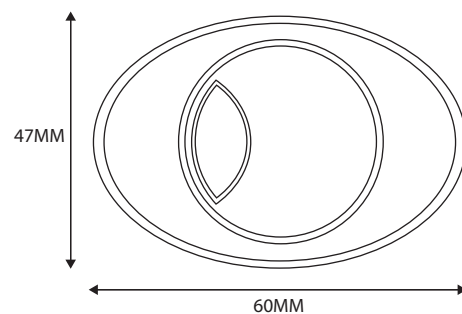

Product Measurements

Product Weight:	0.045kg
Product Width:	20mm
Product Height:	85mm
Product Depth:	70mm
Product Length:	N/A

Product Transportation

Barcode:	5060766123189
Country of Origin:	
Comodity Code:	

Primary Packed Measurements

Packaged Weight:	0.046kg
Packaged Length:	25mm
Packaged Width:	85mm
Packaged Height:	70mm

Packaging Weight

Card:	0kg
Paper:	0kg
Wood:	0kg
Plastic:	0.1kg

General Information WC Pan

Projection:	N/A
Toilet Pan Height:	N/A
Pan Fixing Kit Included:	N/A
Seat Included:	N/A
Shape:	N/A
Type:	N/A

Waste Connection Specification

Floor to Centre of Soil Pipe:	N/A
Wall to Start of Soil Pipe:	N/A

WC Cistern Specification

Water Inlet Location:	N/A
Flush Volume:	N/A
Flush Type:	N/A

Compliance DOP

Dimensions
(measurements in mm)

LIFETIME GUARANTEE

We are confident in our products and we want our customer to be, we proudly give a lifetime guarantee on our taps and showers, further details can be found on our website