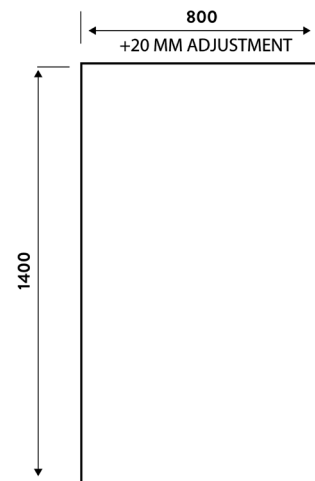

PRODUCT DATA SHEET

Black Square Edge Bath Screen

Product Code: BLACKSCREEN099

SCUDO
BEAUTIFUL BATHROOMS

0330 124 7290

sales@scudo.co.uk - www.scudo.co.uk

Scudo is the trading name of Harrison Bathrooms Ltd. Whilst we endeavour to ensure that the product information is accurate we accept no liability for any information given. All images are for illustration purposes only. Product images and specification are subject to change. Measurement are in millimetres and are nominal.

Product Name	BLACKSCREEN099
Product Description	6mm Square Edge Bathscreen 1400x800 mm Black
Product Transportation	
Barcode	5060500641764
Country of origin	CH
Commodity code	7610909095
Product Measurements	
Product Weight (KG)	15.5
Product Width (mm)	800
Product Height (mm)	1400
Product Depth (mm)	6
Product Length (mm)	0
Primary Packed Measurements	
Packaged Weight	17.1
Packed Length	1460
Packed Width	830
Packed Height	40
Packaging Weights	
Card (kg)	1.8
Paper (kg)	8
Wood (kg)	n/a
Plastic (kg)	0.161
Compliance DOP	HBDOC011 , HBDOC012

General Information	
Construction Material	Aluminium, Glass
Installation type	Wall Mounted
Colour / Finish	Black , Clear glass
Enclosure Attributes	
Adjustment	790-800
Aqua-Shield (easy clean)	No
Hinge Type	Barrel
Door Type	N/a
Frame Type	Semi Framed
Glass Type	Clear
Radius	N/a
Entry Width	N/a
Door in swing (°)	90
Door Out Swing (°)	90
Enclosure Shape	Straight
Glass Thickness (mm)	6
Profile Finish / Colour	Black
Profile Material	Aluminium