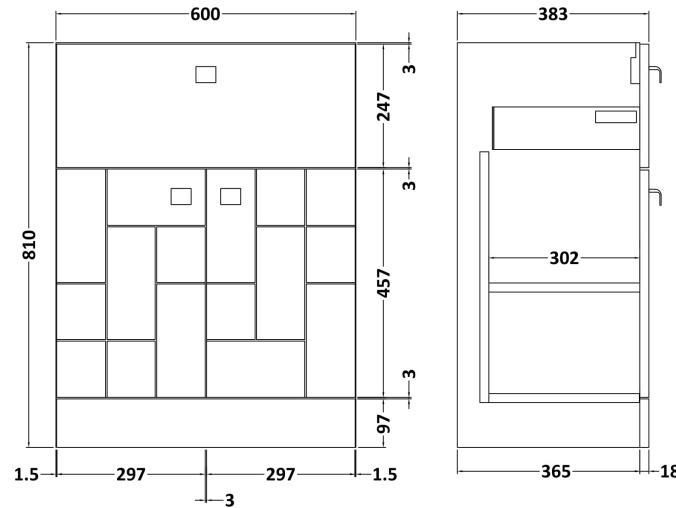

Sales Code: BLO101A

Description: 600 F/S 2-Door/Drawer Unit & Basin 1

Packaging Details

Barcode: 5056211891840

Sales Code: MOF103A

Description: 600 F/S 2-Door/Drawer Unit

Product Dimensions

Height (mm):	810
Width (mm):	600
Depth (mm):	383
Nett Weight (kg):	23

Packaging Dimensions

Height (mm):	885
Width (mm):	620
Depth (mm):	405
Gross Weight (kg):	23.5

Packaging Data

Box Colour:	Brown Cardboard Box
Box Qty:	1
Label Size:	100 x 50
Label Colour:	White Label
Label Qty:	2

Sales Code: NVM013

Description: 600 Mid-Edged Basin 1 Th

Product Dimensions

Height (mm):	180
Width (mm):	610
Depth (mm):	390
Nett Weight (kg):	11

Packaging Dimensions

Height (mm):	200
Width (mm):	410
Depth (mm):	630
Gross Weight (kg):	11

Packaging Data

Box Colour:	Brown Cardboard Box - Printed
Box Qty:	1
Label Size:	100 x 50
Label Colour:	White Label
Label Qty:	2

Outer Box Dimensions (If Applicable)

Height (mm):	
Width (mm):	
Depth (mm):	
Gross Weight (kg):	
Barcode:	5055369043415