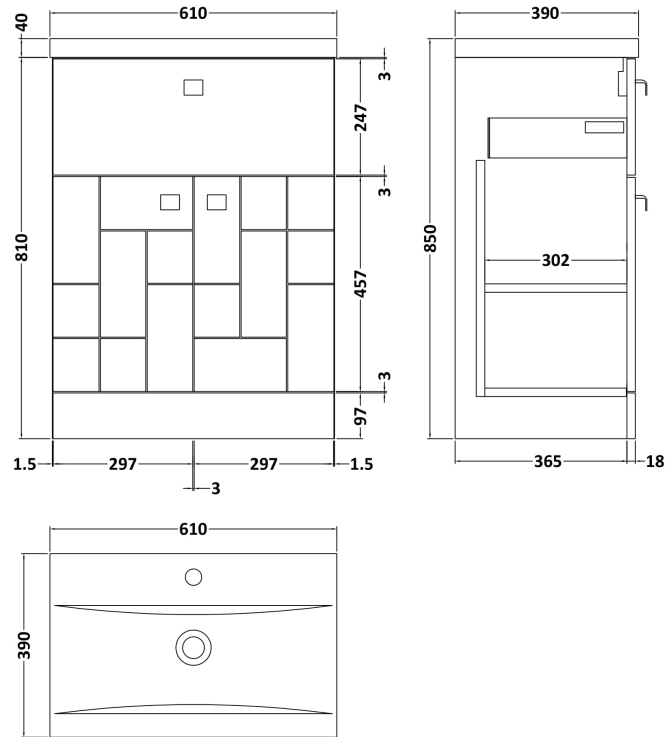

Sales Code: BLO101A

Description: 600 F/S 2-Door/Drawer Unit & Basin 1

Packaging Details

Barcode: 5056211891840

Sales Code: MOF103A

Description: 600 F/S 2-Door/Drawer Unit

Product Dimensions

Height (mm):	810
Width (mm):	600
Depth (mm):	383
Nett Weight (kg):	23

Packaging Dimensions

Height (mm):	885
Width (mm):	620
Depth (mm):	405
Gross Weight (kg):	23.5

Packaging Data

Box Colour:	Brown Cardboard Box
Box Qty:	1
Label Size:	100 x 50
Label Colour:	White Label
Label Qty:	2

Sales Code: NVM013

Description: 600 Mid-Edged Basin 1 Th

Product Dimensions

Height (mm):	180
Width (mm):	610
Depth (mm):	390
Nett Weight (kg):	11

Packaging Dimensions

Height (mm):	200
Width (mm):	410
Depth (mm):	630
Gross Weight (kg):	11

Packaging Data

Box Colour:	Brown Cardboard Box - Printed
Box Qty:	1
Label Size:	100 x 50
Label Colour:	White Label
Label Qty:	2

Outer Box Dimensions (If Applicable)

Height (mm):	
Width (mm):	
Depth (mm):	
Gross Weight (kg):	
Barcode:	5055369043415