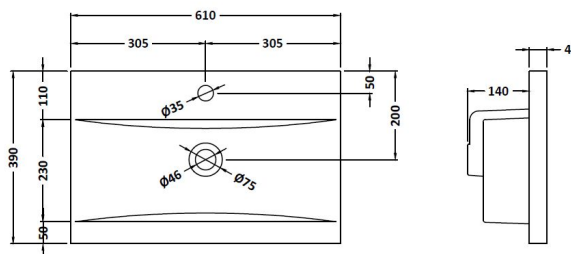

Packaging Dimensions

Height (mm):	885
Width (mm):	620
Depth (mm):	405
Gross Weight (kg):	23.5

Packaging Data

Box Colour:	Brown Cardboard Box
Box Qty:	1
Label Size:	100 x 50
Label Colour:	White Label
Label Qty:	2

Outer Box Dimensions (If Applicable)

Height (mm):	
Width (mm):	
Depth (mm):	
Gross Weight (kg):	
Barcode:	5056211884217

Product Details

Country of Origin:	China
Fitting Instruction:	No
CE Certification:	N/A
FSC Certified Materials:	Yes
Colour:	Satin White
Construction Method:	Cam & Wood Dowel
Construction Type:	Rigid
Cabinet Finish:	MFC Painted Matt
Fascia Finish:	Mdf Painted Matt
Cabinet Thickness (mm):	18
Fascia Thickness (mm):	18
Drawer Included:	Yes
Drawer Type:	80mm High Metal S/C Inc Galler
No of Shelves:	1
Hinge Type:	95 Degree Clip-On Soft Close
Hinge Included:	Yes, Supplied
Adjustable Legs:	No, Not Required
Fixings Included:	Yes
Handle Style:	Modern
Waste Shroud:	No
Handle Included:	Yes, Supplied
Handle Type:	Drop

Sales Code: NVM013

Description: 600 Mid-Edged Basin 1 Th

Product Dimensions

Height (mm):	180
Width (mm):	610
Depth (mm):	390
Nett Weight (kg):	11

Packaging Dimensions

Height (mm):	200
Width (mm):	410
Depth (mm):	630
Gross Weight (kg):	11

Packaging Data

Box Colour:	Brown Cardboard Box - Printed
Box Qty:	1
Label Size:	100 x 50
Label Colour:	White Label
Label Qty:	2

Outer Box Dimensions (If Applicable)

Height (mm):	
Width (mm):	
Depth (mm):	
Gross Weight (kg):	
Barcode:	5055369043415