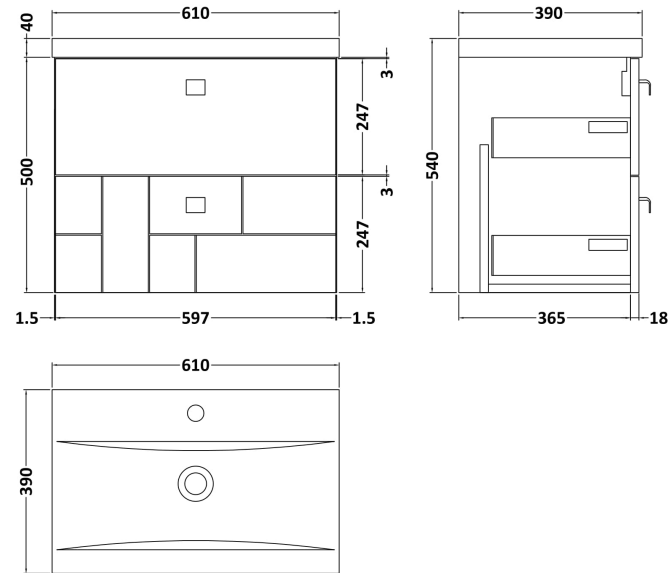

Sales Code: BLO102A

Description: 600 W/H 2-Drawer Unit & Basin 1

Packaging Details

Barcode: 5056211891376

Sales Code: MOF193A

Description: 600 W/H 2-Drawer Unit

Product Dimensions

Height (mm):	500
Width (mm):	600
Depth (mm):	383
Nett Weight (kg):	21.5

Packaging Dimensions

Height (mm):	560
Width (mm):	620
Depth (mm):	405
Gross Weight (kg):	22

Packaging Data

Box Colour:	Brown Cardboard Box
Box Qty:	1
Label Size:	150 x 100
Label Colour:	White Label
Label Qty:	2

Sales Code: NVM013

Description: 600 Mid-Edged Basin 1 Th

Product Dimensions

Height (mm):	180
Width (mm):	610
Depth (mm):	390
Nett Weight (kg):	11

Packaging Dimensions

Height (mm):	200
Width (mm):	410
Depth (mm):	630
Gross Weight (kg):	11

Packaging Data

Box Colour:	Brown Cardboard Box - Printed
Box Qty:	1
Label Size:	100 x 50
Label Colour:	White Label
Label Qty:	2

Outer Box Dimensions (If Applicable)

Height (mm):	
Width (mm):	
Depth (mm):	
Gross Weight (kg):	
Barcode:	5055369043415