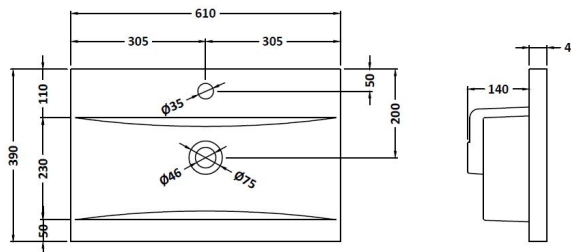

Packaging Dimensions

Height (mm):	560
Width (mm):	620
Depth (mm):	405
Gross Weight (kg):	22

Packaging Data

Box Colour:	Brown Cardboard Box
Box Qty:	1
Label Size:	150 x 100
Label Colour:	White Label
Label Qty:	2

Outer Box Dimensions (If Applicable)

Height (mm):	
Width (mm):	
Depth (mm):	
Gross Weight (kg):	
Barcode:	5056211884248

Product Details

Country of Origin:	China
Fitting Instruction:	No
CE Certification:	N/A
FSC Certified Materials:	Yes
Colour:	Satin White
Construction Method:	Cam & Wood Dowel
Construction Type:	Rigid
Cabinet Finish:	MFC Painted Matt
Fascia Finish:	Mdf Painted Matt
Cabinet Thickness (mm):	18
Fascia Thickness (mm):	18
Drawer Included:	Yes
Drawer Type:	80mm High Metal S/C Inc Galler
No of Shelves:	0
Hinge Type:	Not Applicable
Hinge Included:	Not Applicable
Adjustable Legs:	Not Applicable
Fixings Included:	Yes
Handle Style:	Modern
Waste Shroud:	Yes
Handle Included:	Yes, Supplied
Handle Type:	Drop

Sales Code: NVM013

Description: 600 Mid-Edged Basin 1 Th

Product Dimensions

Height (mm):	180
Width (mm):	610
Depth (mm):	390
Nett Weight (kg):	11

Packaging Dimensions

Height (mm):	200
Width (mm):	410
Depth (mm):	630
Gross Weight (kg):	11

Packaging Data

Box Colour:	Brown Cardboard Box - Printed
Box Qty:	1
Label Size:	100 x 50
Label Colour:	White Label
Label Qty:	2

Outer Box Dimensions (If Applicable)

Height (mm):	
Width (mm):	
Depth (mm):	
Gross Weight (kg):	
Barcode:	5055369043415