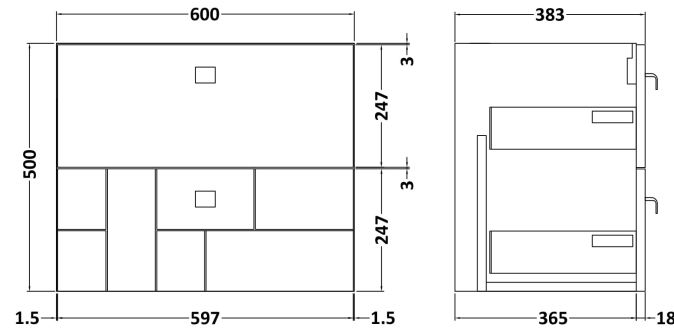

Sales Code: BLO102A

Description: 600 W/H 2-Drawer Unit & Basin 1

Packaging Details

Barcode: 5056211891376

Sales Code: MOF193A

Description: 600 W/H 2-Drawer Unit

Product Dimensions

Height (mm):	500
Width (mm):	600
Depth (mm):	383
Nett Weight (kg):	21.5

Packaging Dimensions

Height (mm):	560
Width (mm):	620
Depth (mm):	405
Gross Weight (kg):	22

Packaging Data

Box Colour:	Brown Cardboard Box
Box Qty:	1
Label Size:	150 x 100
Label Colour:	White Label
Label Qty:	2

Sales Code: NVM013

Description: 600 Mid-Edged Basin 1 Th

Product Dimensions

Height (mm):	180
Width (mm):	610
Depth (mm):	390
Nett Weight (kg):	11

Packaging Dimensions

Height (mm):	200
Width (mm):	410
Depth (mm):	630
Gross Weight (kg):	11

Packaging Data

Box Colour:	Brown Cardboard Box - Printed
Box Qty:	1
Label Size:	100 x 50
Label Colour:	White Label
Label Qty:	2

Outer Box Dimensions (If Applicable)

Height (mm):	
Width (mm):	
Depth (mm):	
Gross Weight (kg):	
Barcode:	5055369043415