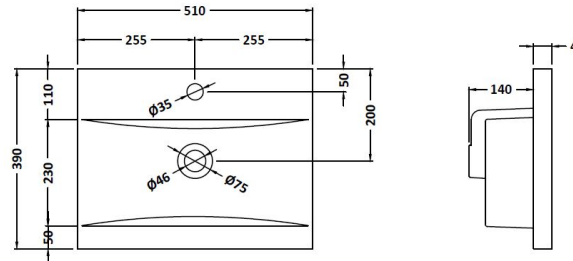

Packaging Dimensions

Height (mm):	830
Width (mm):	520
Depth (mm):	405
Gross Weight (kg):	21

Packaging Data

Box Colour:	Brown Cardboard Box
Box Qty:	1
Label Size:	100 x 50
Label Colour:	White Label
Label Qty:	2

Outer Box Dimensions (If Applicable)

Height (mm):	
Width (mm):	
Depth (mm):	
Gross Weight (kg):	
Barcode:	5056211891727

Product Details

Country of Origin:	China
Fitting Instruction:	No
CE Certification:	N/A
FSC Certified Materials:	Yes
Colour:	Satin White
Construction Method:	Cam & Wood Dowel
Construction Type:	Rigid
Cabinet Finish:	MFC Painted Matt
Fascia Finish:	Mdf Painted Matt
Cabinet Thickness (mm):	18
Fascia Thickness (mm):	18
Drawer Included:	No
Drawer Type:	Not Applicable
No of Shelves:	1
Hinge Type:	95 Degree Clip-On Soft Close
Hinge Included:	Yes, Supplied
Adjustable Legs:	No, Not Required
Fixings Included:	Yes
Handle Style:	Modern
Waste Shroud:	No
Handle Included:	Yes, Supplied
Handle Type:	Drop

Sales Code: NVM012

Description: 500 Mid-Edged Basin 1 Th

Product Dimensions

Height (mm):	180
Width (mm):	510
Depth (mm):	390
Nett Weight (kg):	10.54

Packaging Dimensions

Height (mm):	210
Width (mm):	410
Depth (mm):	530
Gross Weight (kg):	10.54

Packaging Data

Box Colour:	Brown Cardboard Box - Printed
Box Qty:	1
Label Size:	100 x 50
Label Colour:	White Label
Label Qty:	2

Outer Box Dimensions (If Applicable)

Height (mm):	
Width (mm):	
Depth (mm):	
Gross Weight (kg):	
Barcode:	5055369043446