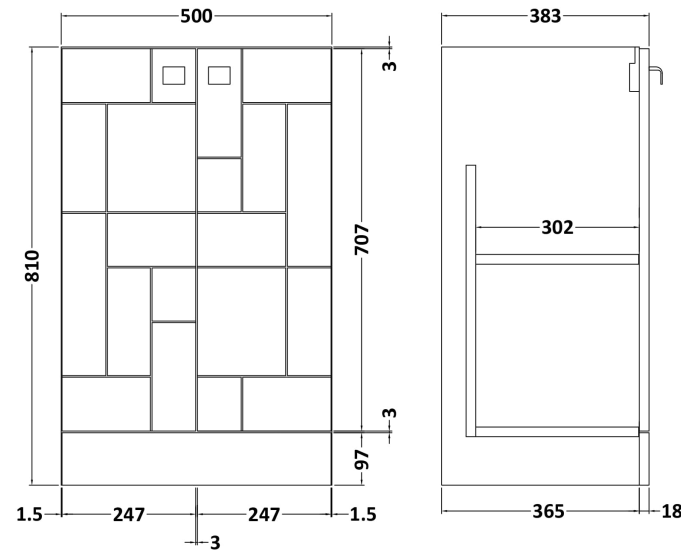

Sales Code: BLO103A

Description: 500 F/S 2-Door Unit & Basin 1

Packaging Details

Barcode: 5056211891109

Sales Code: MOF124A

Description: 500 F/S 2-Door Unit

Product Dimensions

Height (mm):	810
Width (mm):	500
Depth (mm):	383
Nett Weight (kg):	20.5

Packaging Dimensions

Height (mm):	830
Width (mm):	520
Depth (mm):	405
Gross Weight (kg):	21

Packaging Data

Box Colour:	Brown Cardboard Box
Box Qty:	1
Label Size:	100 x 50
Label Colour:	White Label
Label Qty:	2

Sales Code: NVM012

Description: 500 Mid-Edged Basin 1 Th

Product Dimensions

Height (mm):	180
Width (mm):	510
Depth (mm):	390
Nett Weight (kg):	10.54

Packaging Dimensions

Height (mm):	210
Width (mm):	410
Depth (mm):	530
Gross Weight (kg):	10.54

Packaging Data

Box Colour:	Brown Cardboard Box - Printed
Box Qty:	1
Label Size:	100 x 50
Label Colour:	White Label
Label Qty:	2

Outer Box Dimensions (If Applicable)

Height (mm):	
Width (mm):	
Depth (mm):	
Gross Weight (kg):	
Barcode:	5055369043446