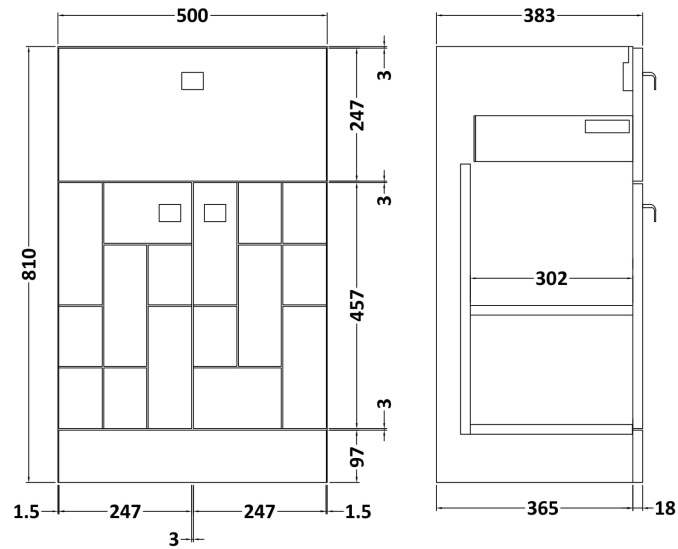

Sales Code: BLO104A

Description: 500 F/S 2-Door/Drawer Unit & Basin 1

Packaging Details

Barcode: 5056211891079

Sales Code: MOF104A

Description: 500 F/S 2-Door/Drawer Unit

Product Dimensions

Height (mm):	810
Width (mm):	500
Depth (mm):	383
Nett Weight (kg):	22

Packaging Dimensions

Height (mm):	830
Width (mm):	520
Depth (mm):	405
Gross Weight (kg):	22.5

Packaging Data

Box Colour:	Brown Cardboard Box
Box Qty:	1
Label Size:	100 x 50
Label Colour:	White Label
Label Qty:	2

Sales Code: NVM012

Description: 500 Mid-Edged Basin 1 Th

Product Dimensions

Height (mm):	180
Width (mm):	510
Depth (mm):	390
Nett Weight (kg):	10.54

Packaging Dimensions

Height (mm):	210
Width (mm):	410
Depth (mm):	530
Gross Weight (kg):	10.54

Packaging Data

Box Colour:	Brown Cardboard Box - Printed
Box Qty:	1
Label Size:	100 x 50
Label Colour:	White Label
Label Qty:	2

Outer Box Dimensions (If Applicable)

Height (mm):	
Width (mm):	
Depth (mm):	
Gross Weight (kg):	
Barcode:	5055369043446