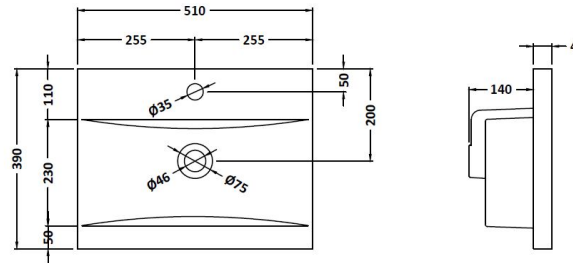

Packaging Dimensions

Height (mm):	830
Width (mm):	520
Depth (mm):	405
Gross Weight (kg):	22.5

Packaging Data

Box Colour:	Brown Cardboard Box
Box Qty:	1
Label Size:	100 x 50
Label Colour:	White Label
Label Qty:	2

Outer Box Dimensions (If Applicable)

Height (mm):	
Width (mm):	
Depth (mm):	
Gross Weight (kg):	
Barcode:	5056211891758

Product Details

Country of Origin:	China
Fitting Instruction:	No
CE Certification:	N/A
FSC Certified Materials:	Yes
Colour:	Satin White
Construction Method:	Cam & Wood Dowel
Construction Type:	Rigid
Cabinet Finish:	MFC Painted Matt
Fascia Finish:	Mdf Painted Matt
Cabinet Thickness (mm):	18
Fascia Thickness (mm):	18
Drawer Included:	Yes
Drawer Type:	80mm High Metal S/C Inc Galler
No of Shelves:	1
Hinge Type:	95 Degree Clip-On Soft Close
Hinge Included:	Yes, Supplied
Adjustable Legs:	No, Not Required
Fixings Included:	Yes
Handle Style:	Modern
Waste Shroud:	No
Handle Included:	Yes, Supplied
Handle Type:	Drop

Sales Code: NVM012

Description: 500 Mid-Edged Basin 1 Th

Product Dimensions

Height (mm):	180
Width (mm):	510
Depth (mm):	390
Nett Weight (kg):	10.54

Packaging Dimensions

Height (mm):	210
Width (mm):	410
Depth (mm):	530
Gross Weight (kg):	10.54

Packaging Data

Box Colour:	Brown Cardboard Box - Printed
Box Qty:	1
Label Size:	100 x 50
Label Colour:	White Label
Label Qty:	2

Outer Box Dimensions (If Applicable)

Height (mm):	
Width (mm):	
Depth (mm):	
Gross Weight (kg):	
Barcode:	5055369043446