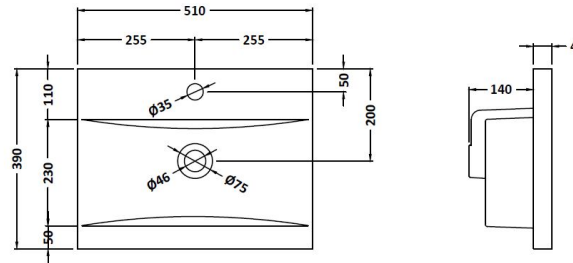

Packaging Dimensions

Height (mm):	520
Width (mm):	520
Depth (mm):	405
Gross Weight (kg):	18.3

Packaging Data

Box Colour:	Brown Cardboard Box
Box Qty:	1
Label Size:	150 x 100
Label Colour:	White Label
Label Qty:	2

Outer Box Dimensions (If Applicable)

Height (mm):	
Width (mm):	
Depth (mm):	
Gross Weight (kg):	
Barcode:	5056211891789

Product Details

Country of Origin:	China
Fitting Instruction:	No
CE Certification:	N/A
FSC Certified Materials:	Yes
Colour:	Satin White
Construction Method:	Cam & Wood Dowel
Construction Type:	Rigid
Cabinet Finish:	MFC Painted Matt
Fascia Finish:	Mdf Painted Matt
Cabinet Thickness (mm):	18
Fascia Thickness (mm):	18
Drawer Included:	Yes
Drawer Type:	80mm High Metal S/C Inc Galler
No of Shelves:	0
Hinge Type:	Not Applicable
Hinge Included:	Not Applicable
Adjustable Legs:	Not Applicable
Fixings Included:	Yes
Handle Style:	Modern
Waste Shroud:	Yes
Handle Included:	Yes, Supplied
Handle Type:	Drop

Sales Code: NVM012

Description: 500 Mid-Edged Basin 1 Th

Product Dimensions

Height (mm):	180
Width (mm):	510
Depth (mm):	390
Nett Weight (kg):	10.54

Packaging Dimensions

Height (mm):	210
Width (mm):	410
Depth (mm):	530
Gross Weight (kg):	10.54

Packaging Data

Box Colour:	Brown Cardboard Box - Printed
Box Qty:	1
Label Size:	100 x 50
Label Colour:	White Label
Label Qty:	2

Outer Box Dimensions (If Applicable)

Height (mm):	
Width (mm):	
Depth (mm):	
Gross Weight (kg):	
Barcode:	5055369043446