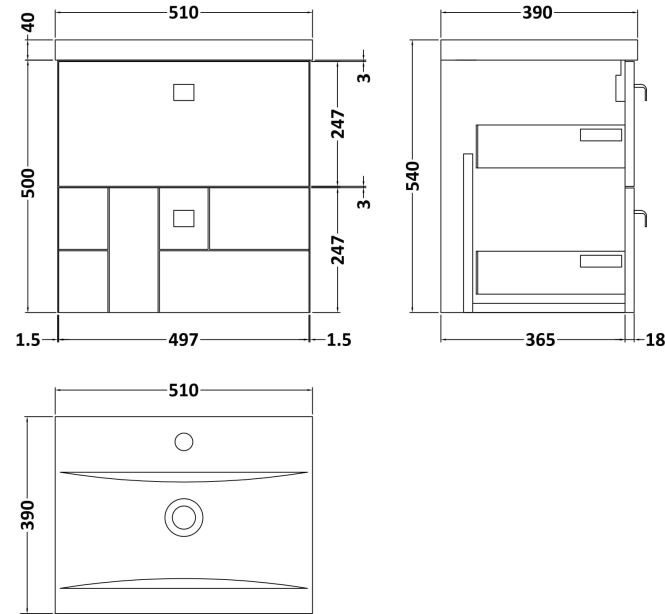

Sales Code: BLO105A

Description: 500 W/H 2-Drawer Unit & Basin 1

Packaging Details

Barcode: 5056211891048

Sales Code: MOF192A

Description: 500 W/H 2-Drawer Unit

Product Dimensions

Height (mm):	500
Width (mm):	500
Depth (mm):	383
Nett Weight (kg):	17.8

Packaging Dimensions

Height (mm):	520
Width (mm):	520
Depth (mm):	405
Gross Weight (kg):	18.3

Packaging Data

Box Colour:	Brown Cardboard Box
Box Qty:	1
Label Size:	150 x 100
Label Colour:	White Label
Label Qty:	2

Outer Box Dimensions (If Applicable)

Height (mm):	
Width (mm):	
Depth (mm):	
Gross Weight (kg):	
Barcode:	5056211891789

Product Details

Country of Origin:	China
Fitting Instruction:	No
CE Certification:	N/A
FSC Certified Materials:	Yes
Colour:	Satin White
Construction Method:	Cam & Wood Dowel
Construction Type:	Rigid
Cabinet Finish:	MFC Painted Matt
Fascia Finish:	Mdf Painted Matt
Cabinet Thickness (mm):	18
Fascia Thickness (mm):	18
Drawer Included:	Yes
Drawer Type:	80mm High Metal S/C Inc Galler
No of Shelves:	0
Hinge Type:	Not Applicable
Hinge Included:	Not Applicable
Adjustable Legs:	Not Applicable
Fixings Included:	Yes
Handle Style:	Modern
Waste Shroud:	Yes
Handle Included:	Yes, Supplied
Handle Type:	Drop

Sales Code: NVM012

Description: 500 Mid-Edged Basin 1 Th

Product Dimensions

Height (mm):	180
Width (mm):	510
Depth (mm):	390
Nett Weight (kg):	10.54

Packaging Dimensions

Height (mm):	210
Width (mm):	410
Depth (mm):	530
Gross Weight (kg):	10.54