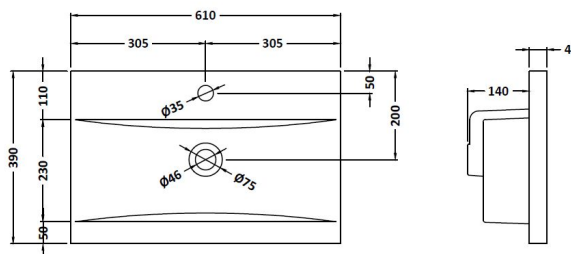

Packaging Dimensions

Height (mm):	830
Width (mm):	620
Depth (mm):	405
Gross Weight (kg):	25.2

Packaging Data

Box Colour:	Brown Cardboard Box
Box Qty:	1
Label Size:	100 x 50
Label Colour:	White Label
Label Qty:	2

Outer Box Dimensions (If Applicable)

Height (mm):	
Width (mm):	
Depth (mm):	
Gross Weight (kg):	
Barcode:	5056211891819

Product Details

Country of Origin:	China
Fitting Instruction:	No
CE Certification:	N/A
FSC Certified Materials:	Yes
Colour:	Satin White
Construction Method:	Cam & Wood Dowel
Construction Type:	Rigid
Cabinet Finish:	MFC Painted Matt
Fascia Finish:	Mdf Painted Matt
Cabinet Thickness (mm):	18
Fascia Thickness (mm):	18
Drawer Included:	No
Drawer Type:	Not Applicable
No of Shelves:	1
Hinge Type:	95 Degree Clip-On Soft Close
Hinge Included:	Yes, Supplied
Adjustable Legs:	No, Not Required
Fixings Included:	Yes
Handle Style:	Modern
Waste Shroud:	No
Handle Included:	Yes, Supplied
Handle Type:	Drop

Sales Code: NVM013

Description: 600 Mid-Edged Basin 1 Th

Product Dimensions

Height (mm):	180
Width (mm):	610
Depth (mm):	390
Nett Weight (kg):	11

Packaging Dimensions

Height (mm):	200
Width (mm):	410
Depth (mm):	630
Gross Weight (kg):	11

Packaging Data

Box Colour:	Brown Cardboard Box - Printed
Box Qty:	1
Label Size:	100 x 50
Label Colour:	White Label
Label Qty:	2

Outer Box Dimensions (If Applicable)

Height (mm):	
Width (mm):	
Depth (mm):	
Gross Weight (kg):	
Barcode:	5055369043415