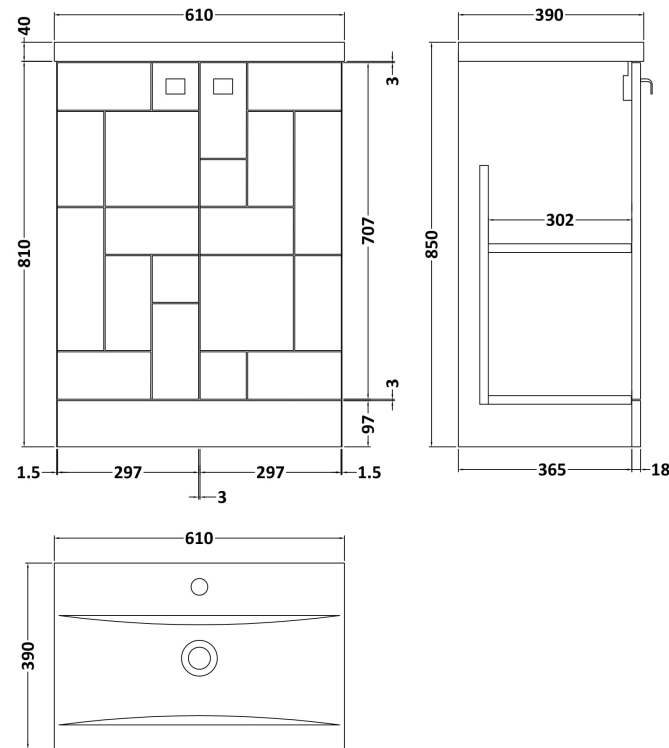

Sales Code: BLO106A

Description: 600 F/S 2-Door Unit & Basin 1

Packaging Details

Barcode: 5056211891000

Sales Code: MOF126A

Description: 600 F/S 2-Door Unit

Product Dimensions

Height (mm):	810
Width (mm):	600
Depth (mm):	383
Nett Weight (kg):	24.7

Packaging Dimensions

Height (mm):	830
Width (mm):	620
Depth (mm):	405
Gross Weight (kg):	25.2

Packaging Data

Box Colour:	Brown Cardboard Box
Box Qty:	1
Label Size:	100 x 50
Label Colour:	White Label
Label Qty:	2

Sales Code: NVM013

Description: 600 Mid-Edged Basin 1 Th

Product Dimensions

Height (mm):	180
Width (mm):	610
Depth (mm):	390
Nett Weight (kg):	11

Packaging Dimensions

Height (mm):	200
Width (mm):	410
Depth (mm):	630
Gross Weight (kg):	11

Packaging Data

Box Colour:	Brown Cardboard Box - Printed
Box Qty:	1
Label Size:	100 x 50
Label Colour:	White Label
Label Qty:	2

Outer Box Dimensions (If Applicable)

Height (mm):	
Width (mm):	
Depth (mm):	
Gross Weight (kg):	
Barcode:	5055369043415