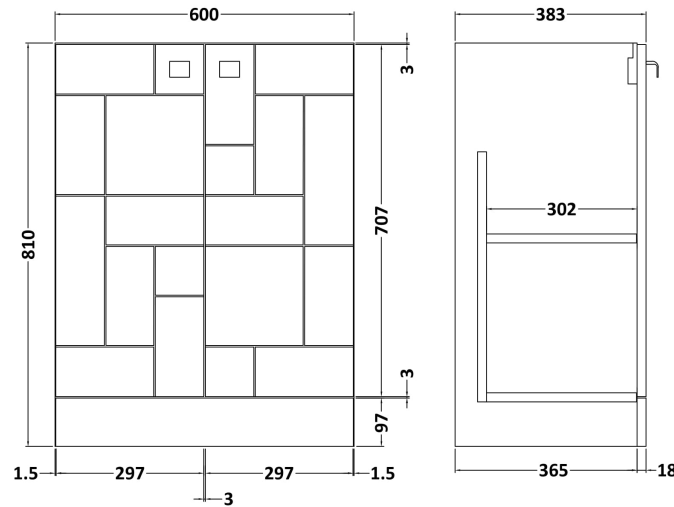

Sales Code: BLO106A

Description: 600 F/S 2-Door Unit & Basin 1

Packaging Details

Barcode: 5056211891000

Sales Code: MOF126A

Description: 600 F/S 2-Door Unit

Product Dimensions

Height (mm):	810
Width (mm):	600
Depth (mm):	383
Nett Weight (kg):	24.7

Packaging Dimensions

Height (mm):	830
Width (mm):	620
Depth (mm):	405
Gross Weight (kg):	25.2

Packaging Data

Box Colour:	Brown Cardboard Box
Box Qty:	1
Label Size:	100 x 50
Label Colour:	White Label
Label Qty:	2

Sales Code: NVM013

Description: 600 Mid-Edged Basin 1 Th

Product Dimensions

Height (mm):	180
Width (mm):	610
Depth (mm):	390
Nett Weight (kg):	11

Packaging Dimensions

Height (mm):	200
Width (mm):	410
Depth (mm):	630
Gross Weight (kg):	11

Packaging Data

Box Colour:	Brown Cardboard Box - Printed
Box Qty:	1
Label Size:	100 x 50
Label Colour:	White Label
Label Qty:	2

Outer Box Dimensions (If Applicable)

Height (mm):	
Width (mm):	
Depth (mm):	
Gross Weight (kg):	
Barcode:	5055369043415