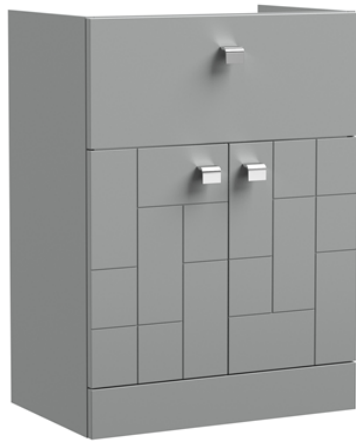

Sales Code: BLO201A

Description: 600 F/S 2-Door/Drawer Unit & Basin 1

Packaging Details

Barcode: 5056211891703

Sales Code: MOF203A

Description: 600 F/S 2-Door/Drawer Unit

Product Dimensions

Height (mm):	810
Width (mm):	600
Depth (mm):	383
Nett Weight (kg):	23

Packaging Dimensions

Height (mm):	885
Width (mm):	620
Depth (mm):	405
Gross Weight (kg):	23.5

Packaging Data

Box Colour:	Brown Cardboard Box
Box Qty:	1
Label Size:	100 x 50
Label Colour:	White Label
Label Qty:	2

Outer Box Dimensions (If Applicable)

Height (mm):	
Width (mm):	
Depth (mm):	
Gross Weight (kg):	
Barcode:	5056211884231

Product Details

Country of Origin:	China
Fitting Instruction:	No
CE Certification:	N/A
FSC Certified Materials:	Yes
Colour:	Satin Grey
Construction Method:	Cam & Wood Dowel
Construction Type:	Rigid
Cabinet Finish:	MFC Painted Matt
Fascia Finish:	Mdf Painted Matt
Cabinet Thickness (mm):	18
Fascia Thickness (mm):	18
Drawer Included:	Yes
Drawer Type:	80mm High Metal S/C Inc Galler
No of Shelves:	1
Hinge Type:	95 Degree Clip-On Soft Close
Hinge Included:	Yes, Supplied
Adjustable Legs:	No, Not Required
Fixings Included:	Yes
Handle Style:	Modern
Waste Shroud:	No
Handle Included:	Yes, Supplied
Handle Type:	Drop

Sales Code: NVM013

Description: 600 Mid-Edged Basin 1 Th

Product Dimensions

Height (mm):	180
Width (mm):	610
Depth (mm):	390
Nett Weight (kg):	11

Packaging Dimensions

Height (mm):	200
Width (mm):	410
Depth (mm):	630
Gross Weight (kg):	11