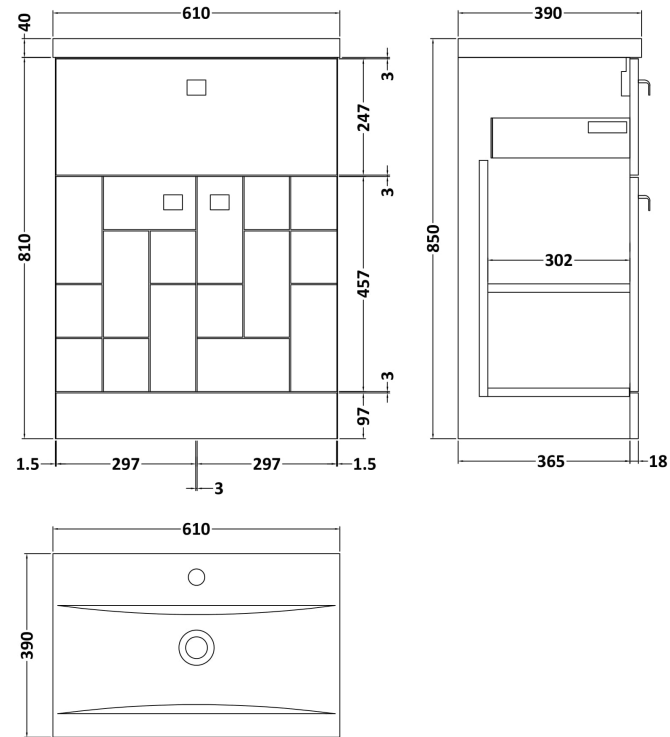

Sales Code: BLO201A

Description: 600 F/S 2-Door/Drawer Unit & Basin 1

Packaging Details

Barcode: 5056211891703

Sales Code: MOF203A

Description: 600 F/S 2-Door/Drawer Unit

Product Dimensions

Height (mm):	810
Width (mm):	600
Depth (mm):	383
Nett Weight (kg):	23

Packaging Dimensions

Height (mm):	885
Width (mm):	620
Depth (mm):	405
Gross Weight (kg):	23.5

Packaging Data

Box Colour:	Brown Cardboard Box
Box Qty:	1
Label Size:	100 x 50
Label Colour:	White Label
Label Qty:	2

Sales Code: NVM013

Description: 600 Mid-Edged Basin 1 Th

Product Dimensions

Height (mm):	180
Width (mm):	610
Depth (mm):	390
Nett Weight (kg):	11

Packaging Dimensions

Height (mm):	200
Width (mm):	410
Depth (mm):	630
Gross Weight (kg):	11

Packaging Data

Box Colour:	Brown Cardboard Box - Printed
Box Qty:	1
Label Size:	100 x 50
Label Colour:	White Label
Label Qty:	2

Outer Box Dimensions (If Applicable)

Height (mm):	
Width (mm):	
Depth (mm):	
Gross Weight (kg):	
Barcode:	5055369043415