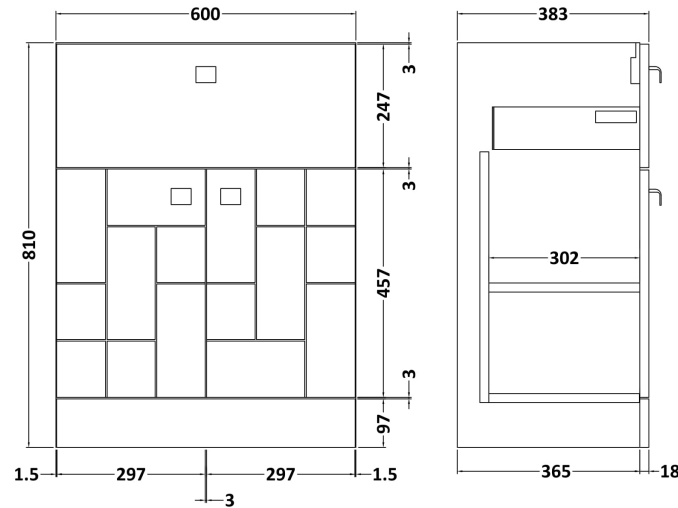

Sales Code: BLO201A

Description: 600 F/S 2-Door/Drawer Unit & Basin 1

Packaging Details

Barcode: 5056211891703

Sales Code: MOF203A

Description: 600 F/S 2-Door/Drawer Unit

Product Dimensions

Height (mm):	810
Width (mm):	600
Depth (mm):	383
Nett Weight (kg):	23

Packaging Dimensions

Height (mm):	885
Width (mm):	620
Depth (mm):	405
Gross Weight (kg):	23.5

Packaging Data

Box Colour:	Brown Cardboard Box
Box Qty:	1
Label Size:	100 x 50
Label Colour:	White Label
Label Qty:	2

Sales Code: NVM013

Description: 600 Mid-Edged Basin 1 Th

Product Dimensions

Height (mm):	180
Width (mm):	610
Depth (mm):	390
Nett Weight (kg):	11

Packaging Dimensions

Height (mm):	200
Width (mm):	410
Depth (mm):	630
Gross Weight (kg):	11

Packaging Data

Box Colour:	Brown Cardboard Box - Printed
Box Qty:	1
Label Size:	100 x 50
Label Colour:	White Label
Label Qty:	2

Outer Box Dimensions (If Applicable)

Height (mm):	
Width (mm):	
Depth (mm):	
Gross Weight (kg):	
Barcode:	5055369043415