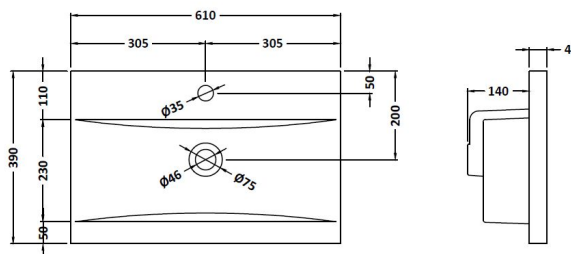

Packaging Dimensions

Height (mm):	885
Width (mm):	620
Depth (mm):	405
Gross Weight (kg):	23.5

Packaging Data

Box Colour:	Brown Cardboard Box
Box Qty:	1
Label Size:	100 x 50
Label Colour:	White Label
Label Qty:	2

Outer Box Dimensions (If Applicable)

Height (mm):	
Width (mm):	
Depth (mm):	
Gross Weight (kg):	
Barcode:	5056211884231

Product Details

Country of Origin:	China
Fitting Instruction:	No
CE Certification:	N/A
FSC Certified Materials:	Yes
Colour:	Satin Grey
Construction Method:	Cam & Wood Dowel
Construction Type:	Rigid
Cabinet Finish:	MFC Painted Matt
Fascia Finish:	Mdf Painted Matt
Cabinet Thickness (mm):	18
Fascia Thickness (mm):	18
Drawer Included:	Yes
Drawer Type:	80mm High Metal S/C Inc Galler
No of Shelves:	1
Hinge Type:	95 Degree Clip-On Soft Close
Hinge Included:	Yes, Supplied
Adjustable Legs:	No, Not Required
Fixings Included:	Yes
Handle Style:	Modern
Waste Shroud:	No
Handle Included:	Yes, Supplied
Handle Type:	Drop

Sales Code: NVM013

Description: 600 Mid-Edged Basin 1 Th

Product Dimensions

Height (mm):	180
Width (mm):	610
Depth (mm):	390
Nett Weight (kg):	11

Packaging Dimensions

Height (mm):	200
Width (mm):	410
Depth (mm):	630
Gross Weight (kg):	11

Packaging Data

Box Colour:	Brown Cardboard Box - Printed
Box Qty:	1
Label Size:	100 x 50
Label Colour:	White Label
Label Qty:	2

Outer Box Dimensions (If Applicable)

Height (mm):	
Width (mm):	
Depth (mm):	
Gross Weight (kg):	
Barcode:	5055369043415