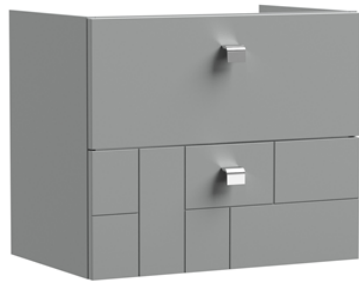

Sales Code: BLO202A

Description: 600 W/H 2-Drawer Unit & Basin 1

Packaging Details

Barcode: 5056211891116

Sales Code: MOF293A

Description: 600 W/H 2-Drawer Unit

Product Dimensions

Height (mm):	500
Width (mm):	600
Depth (mm):	383
Nett Weight (kg):	21.5

Packaging Dimensions

Height (mm):	560
Width (mm):	620
Depth (mm):	405
Gross Weight (kg):	22

Packaging Data

Box Colour:	Brown Cardboard Box
Box Qty:	1
Label Size:	150 x 100
Label Colour:	White Label
Label Qty:	2

Outer Box Dimensions (If Applicable)

Height (mm):	
Width (mm):	
Depth (mm):	
Gross Weight (kg):	
Barcode:	5056211884262

Product Details

Country of Origin:	China
Fitting Instruction:	No
CE Certification:	N/A
FSC Certified Materials:	Yes
Colour:	Satin Grey
Construction Method:	Cam & Wood Dowel
Construction Type:	Rigid
Cabinet Finish:	MFC Painted Matt
Fascia Finish:	Mdf Painted Matt
Cabinet Thickness (mm):	18
Fascia Thickness (mm):	18
Drawer Included:	Yes
Drawer Type:	80mm High Metal S/C Inc Galler
No of Shelves:	0
Hinge Type:	Not Applicable
Hinge Included:	Not Applicable
Adjustable Legs:	Not Applicable
Fixings Included:	Yes
Handle Style:	Modern
Waste Shroud:	Yes
Handle Included:	Yes, Supplied
Handle Type:	Drop

Sales Code: NVM013

Description: 600 Mid-Edged Basin 1 Th

Product Dimensions

Height (mm):	180
Width (mm):	610
Depth (mm):	390
Nett Weight (kg):	11

Packaging Dimensions

Height (mm):	200
Width (mm):	410
Depth (mm):	630
Gross Weight (kg):	11