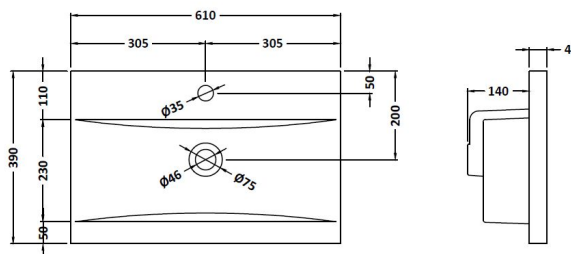

Packaging Dimensions

Height (mm):	560
Width (mm):	620
Depth (mm):	405
Gross Weight (kg):	22

Packaging Data

Box Colour:	Brown Cardboard Box
Box Qty:	1
Label Size:	150 x 100
Label Colour:	White Label
Label Qty:	2

Outer Box Dimensions (If Applicable)

Height (mm):	
Width (mm):	
Depth (mm):	
Gross Weight (kg):	
Barcode:	5056211884262

Product Details

Country of Origin:	China
Fitting Instruction:	No
CE Certification:	N/A
FSC Certified Materials:	Yes
Colour:	Satin Grey
Construction Method:	Cam & Wood Dowel
Construction Type:	Rigid
Cabinet Finish:	MFC Painted Matt
Fascia Finish:	Mdf Painted Matt
Cabinet Thickness (mm):	18
Fascia Thickness (mm):	18
Drawer Included:	Yes
Drawer Type:	80mm High Metal S/C Inc Galler
No of Shelves:	0
Hinge Type:	Not Applicable
Hinge Included:	Not Applicable
Adjustable Legs:	Not Applicable
Fixings Included:	Yes
Handle Style:	Modern
Waste Shroud:	Yes
Handle Included:	Yes, Supplied
Handle Type:	Drop

Sales Code: NVM013

Description: 600 Mid-Edged Basin 1 Th

Product Dimensions

Height (mm):	180
Width (mm):	610
Depth (mm):	390
Nett Weight (kg):	11

Packaging Dimensions

Height (mm):	200
Width (mm):	410
Depth (mm):	630
Gross Weight (kg):	11

Packaging Data

Box Colour:	Brown Cardboard Box - Printed
Box Qty:	1
Label Size:	100 x 50
Label Colour:	White Label
Label Qty:	2

Outer Box Dimensions (If Applicable)

Height (mm):	
Width (mm):	
Depth (mm):	
Gross Weight (kg):	
Barcode:	5055369043415