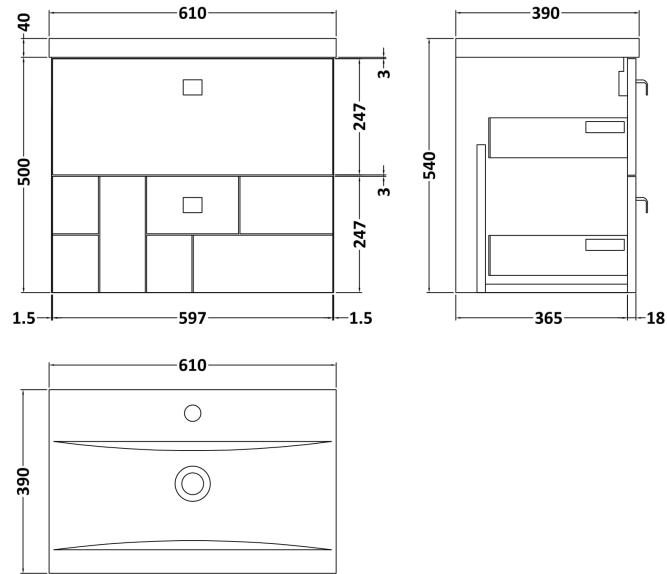

Sales Code: BLO202A

Description: 600 W/H 2-Drawer Unit & Basin 1

Packaging Details

Barcode: 5056211891116

Sales Code: MOF293A

Description: 600 W/H 2-Drawer Unit

Product Dimensions

Height (mm):	500
Width (mm):	600
Depth (mm):	383
Nett Weight (kg):	21.5

Packaging Dimensions

Height (mm):	560
Width (mm):	620
Depth (mm):	405
Gross Weight (kg):	22

Packaging Data

Box Colour:	Brown Cardboard Box
Box Qty:	1
Label Size:	150 x 100
Label Colour:	White Label
Label Qty:	2

Sales Code: NVM013

Description: 600 Mid-Edged Basin 1 Th

Product Dimensions

Height (mm):	180
Width (mm):	610
Depth (mm):	390
Nett Weight (kg):	11

Packaging Dimensions

Height (mm):	200
Width (mm):	410
Depth (mm):	630
Gross Weight (kg):	11

Packaging Data

Box Colour:	Brown Cardboard Box - Printed
Box Qty:	1
Label Size:	100 x 50
Label Colour:	White Label
Label Qty:	2

Outer Box Dimensions (If Applicable)

Height (mm):	
Width (mm):	
Depth (mm):	
Gross Weight (kg):	
Barcode:	5055369043415