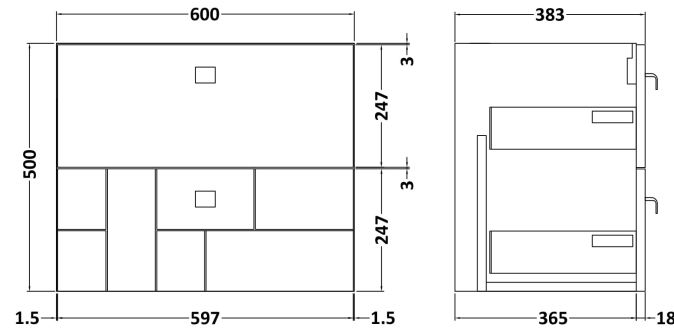

Sales Code: BLO202A

Description: 600 W/H 2-Drawer Unit & Basin 1

Packaging Details

Barcode: 5056211891116

Sales Code: MOF293A

Description: 600 W/H 2-Drawer Unit

Product Dimensions

Height (mm):	500
Width (mm):	600
Depth (mm):	383
Nett Weight (kg):	21.5

Packaging Dimensions

Height (mm):	560
Width (mm):	620
Depth (mm):	405
Gross Weight (kg):	22

Packaging Data

Box Colour:	Brown Cardboard Box
Box Qty:	1
Label Size:	150 x 100
Label Colour:	White Label
Label Qty:	2

Sales Code: NVM013

Description: 600 Mid-Edged Basin 1 Th

Product Dimensions

Height (mm):	180
Width (mm):	610
Depth (mm):	390
Nett Weight (kg):	11

Packaging Dimensions

Height (mm):	200
Width (mm):	410
Depth (mm):	630
Gross Weight (kg):	11

Packaging Data

Box Colour:	Brown Cardboard Box - Printed
Box Qty:	1
Label Size:	100 x 50
Label Colour:	White Label
Label Qty:	2

Outer Box Dimensions (If Applicable)

Height (mm):	
Width (mm):	
Depth (mm):	
Gross Weight (kg):	
Barcode:	5055369043415