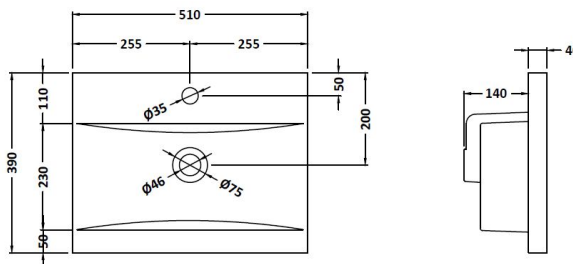

Packaging Dimensions

Height (mm):	830
Width (mm):	520
Depth (mm):	405
Gross Weight (kg):	21

Packaging Data

Box Colour:	Brown Cardboard Box
Box Qty:	1
Label Size:	100 x 50
Label Colour:	White Label
Label Qty:	2

Outer Box Dimensions (If Applicable)

Height (mm):	
Width (mm):	
Depth (mm):	
Gross Weight (kg):	
Barcode:	5056211891734

Product Details

Country of Origin:	China
Fitting Instruction:	No
CE Certification:	N/A
FSC Certified Materials:	Yes
Colour:	Satin Grey
Construction Method:	Cam & Wood Dowel
Construction Type:	Rigid
Cabinet Finish:	MFC Painted Matt
Fascia Finish:	Mdf Painted Matt
Cabinet Thickness (mm):	18
Fascia Thickness (mm):	18
Drawer Included:	No
Drawer Type:	Not Applicable
No of Shelves:	1
Hinge Type:	95 Degree Clip-On Soft Close
Hinge Included:	Yes, Supplied
Adjustable Legs:	No, Not Required
Fixings Included:	Yes
Handle Style:	Modern
Waste Shroud:	No
Handle Included:	Yes, Supplied
Handle Type:	Drop

Sales Code: NVM012

Description: 500 Mid-Edged Basin 1 Th

Product Dimensions

Height (mm):	180
Width (mm):	510
Depth (mm):	390
Nett Weight (kg):	10.54

Packaging Dimensions

Height (mm):	210
Width (mm):	410
Depth (mm):	530
Gross Weight (kg):	10.54

Packaging Data

Box Colour:	Brown Cardboard Box - Printed
Box Qty:	1
Label Size:	100 x 50
Label Colour:	White Label
Label Qty:	2

Outer Box Dimensions (If Applicable)

Height (mm):	
Width (mm):	
Depth (mm):	
Gross Weight (kg):	
Barcode:	5055369043446