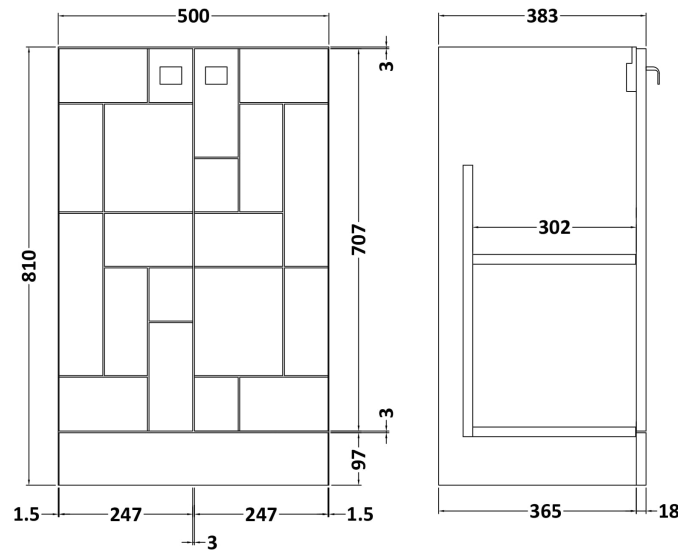

Sales Code: BLO203A

Description: 500 F/S 2-Door Unit & Basin 1

Packaging Details

Barcode: 5056211891093

Sales Code: MOF224A

Description: 500 F/S 2-Door Unit

Product Dimensions

Height (mm):	810
Width (mm):	500
Depth (mm):	383
Nett Weight (kg):	20.5

Packaging Dimensions

Height (mm):	830
Width (mm):	520
Depth (mm):	405
Gross Weight (kg):	21

Packaging Data

Box Colour:	Brown Cardboard Box
Box Qty:	1
Label Size:	100 x 50
Label Colour:	White Label
Label Qty:	2

Sales Code: NVM012

Description: 500 Mid-Edged Basin 1 Th

Product Dimensions

Height (mm):	180
Width (mm):	510
Depth (mm):	390
Nett Weight (kg):	10.54

Packaging Dimensions

Height (mm):	210
Width (mm):	410
Depth (mm):	530
Gross Weight (kg):	10.54

Packaging Data

Box Colour:	Brown Cardboard Box - Printed
Box Qty:	1
Label Size:	100 x 50
Label Colour:	White Label
Label Qty:	2

Outer Box Dimensions (If Applicable)

Height (mm):	
Width (mm):	
Depth (mm):	
Gross Weight (kg):	
Barcode:	5055369043446