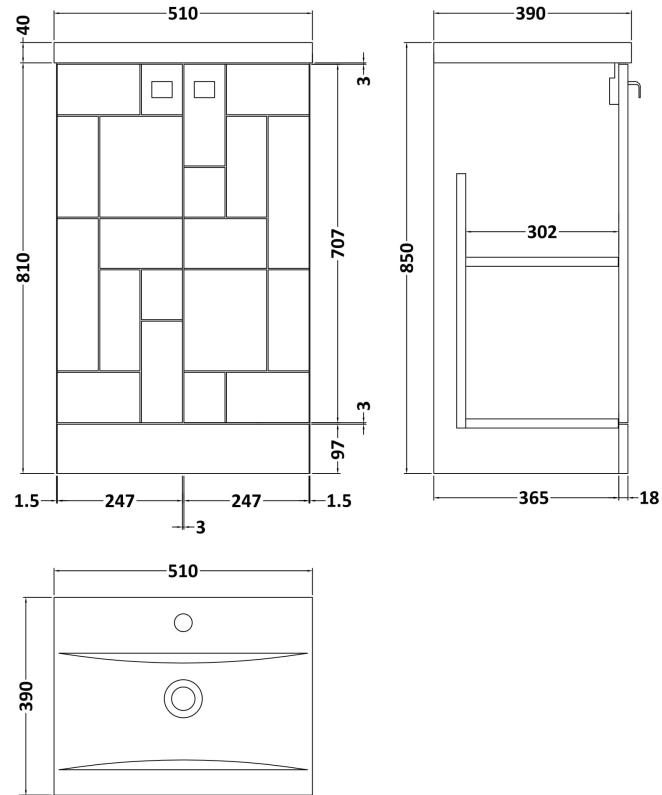

Sales Code: BLO203A

Description: 500 F/S 2-Door Unit & Basin 1

Packaging Details

Barcode: 5056211891093

Sales Code: MOF224A

Description: 500 F/S 2-Door Unit

Product Dimensions

Height (mm):	810
Width (mm):	500
Depth (mm):	383
Nett Weight (kg):	20.5

Packaging Dimensions

Height (mm):	830
Width (mm):	520
Depth (mm):	405
Gross Weight (kg):	21

Packaging Data

Box Colour:	Brown Cardboard Box
Box Qty:	1
Label Size:	100 x 50
Label Colour:	White Label
Label Qty:	2

Sales Code: NVM012

Description: 500 Mid-Edged Basin 1 Th

Product Dimensions

Height (mm):	180
Width (mm):	510
Depth (mm):	390
Nett Weight (kg):	10.54

Packaging Dimensions

Height (mm):	210
Width (mm):	410
Depth (mm):	530
Gross Weight (kg):	10.54

Packaging Data

Box Colour:	Brown Cardboard Box - Printed
Box Qty:	1
Label Size:	100 x 50
Label Colour:	White Label
Label Qty:	2

Outer Box Dimensions (If Applicable)

Height (mm):	
Width (mm):	
Depth (mm):	
Gross Weight (kg):	
Barcode:	5055369043446