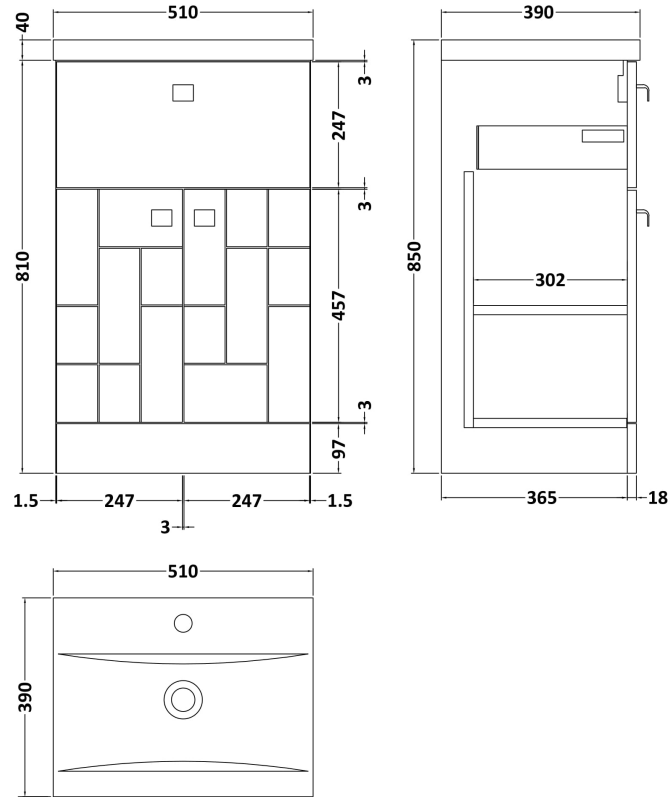

Sales Code: BLO204A

Description: 500 F/S 2-Door/Drawer Unit & Basin 1

Packaging Details

Barcode: 5056211891062

Sales Code: MOF204A

Description: 500 F/S 2-Door/Drawer Unit

Product Dimensions

Height (mm):	810
Width (mm):	500
Depth (mm):	383
Nett Weight (kg):	22

Packaging Dimensions

Height (mm):	830
Width (mm):	520
Depth (mm):	405
Gross Weight (kg):	22.5

Packaging Data

Box Colour:	Brown Cardboard Box
Box Qty:	1
Label Size:	100 x 50
Label Colour:	White Label
Label Qty:	2

Sales Code: NVM012

Description: 500 Mid-Edged Basin 1 Th

Product Dimensions

Height (mm):	180
Width (mm):	510
Depth (mm):	390
Nett Weight (kg):	10.54

Packaging Dimensions

Height (mm):	210
Width (mm):	410
Depth (mm):	530
Gross Weight (kg):	10.54

Packaging Data

Box Colour:	Brown Cardboard Box - Printed
Box Qty:	1
Label Size:	100 x 50
Label Colour:	White Label
Label Qty:	2

Outer Box Dimensions (If Applicable)

Height (mm):	
Width (mm):	
Depth (mm):	
Gross Weight (kg):	
Barcode:	5055369043446