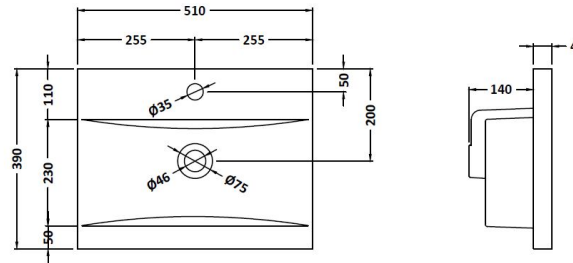

Packaging Dimensions

Height (mm):	830
Width (mm):	520
Depth (mm):	405
Gross Weight (kg):	22.5

Packaging Data

Box Colour:	Brown Cardboard Box
Box Qty:	1
Label Size:	100 x 50
Label Colour:	White Label
Label Qty:	2

Outer Box Dimensions (If Applicable)

Height (mm):	
Width (mm):	
Depth (mm):	
Gross Weight (kg):	
Barcode:	5056211891765

Product Details

Country of Origin:	China
Fitting Instruction:	No
CE Certification:	N/A
FSC Certified Materials:	Yes
Colour:	Satin Grey
Construction Method:	Cam & Wood Dowel
Construction Type:	Rigid
Cabinet Finish:	MFC Painted Matt
Fascia Finish:	Mdf Painted Matt
Cabinet Thickness (mm):	18
Fascia Thickness (mm):	18
Drawer Included:	Yes
Drawer Type:	80mm High Metal S/C Inc Galler
No of Shelves:	1
Hinge Type:	95 Degree Clip-On Soft Close
Hinge Included:	Yes, Supplied
Adjustable Legs:	No, Not Required
Fixings Included:	Yes
Handle Style:	Modern
Waste Shroud:	No
Handle Included:	Yes, Supplied
Handle Type:	Drop

Sales Code: NVM012

Description: 500 Mid-Edged Basin 1 Th

Product Dimensions

Height (mm):	180
Width (mm):	510
Depth (mm):	390
Nett Weight (kg):	10.54

Packaging Dimensions

Height (mm):	210
Width (mm):	410
Depth (mm):	530
Gross Weight (kg):	10.54

Packaging Data

Box Colour:	Brown Cardboard Box - Printed
Box Qty:	1
Label Size:	100 x 50
Label Colour:	White Label
Label Qty:	2

Outer Box Dimensions (If Applicable)

Height (mm):	
Width (mm):	
Depth (mm):	
Gross Weight (kg):	
Barcode:	5055369043446