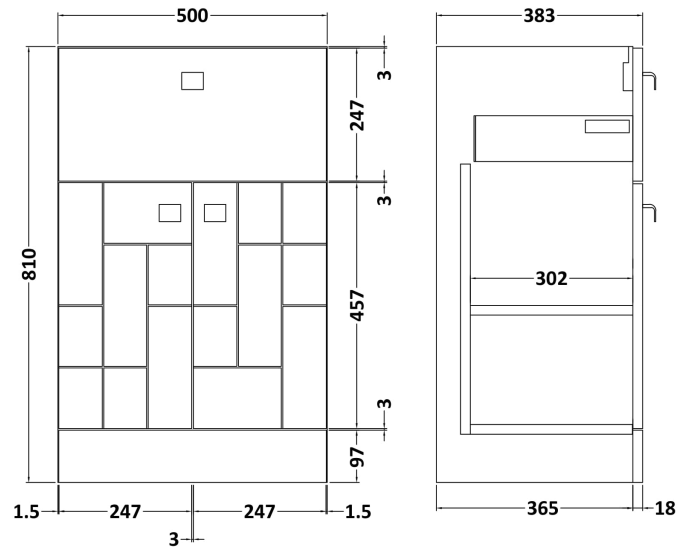

Sales Code: BLO204A

Description: 500 F/S 2-Door/Drawer Unit & Basin 1

Packaging Details

Barcode: 5056211891062

Sales Code: MOF204A

Description: 500 F/S 2-Door/Drawer Unit

Product Dimensions

Height (mm):	810
Width (mm):	500
Depth (mm):	383
Nett Weight (kg):	22

Packaging Dimensions

Height (mm):	830
Width (mm):	520
Depth (mm):	405
Gross Weight (kg):	22.5

Packaging Data

Box Colour:	Brown Cardboard Box
Box Qty:	1
Label Size:	100 x 50
Label Colour:	White Label
Label Qty:	2

Sales Code: NVM012

Description: 500 Mid-Edged Basin 1 Th

Product Dimensions

Height (mm):	180
Width (mm):	510
Depth (mm):	390
Nett Weight (kg):	10.54

Packaging Dimensions

Height (mm):	210
Width (mm):	410
Depth (mm):	530
Gross Weight (kg):	10.54

Packaging Data

Box Colour:	Brown Cardboard Box - Printed
Box Qty:	1
Label Size:	100 x 50
Label Colour:	White Label
Label Qty:	2

Outer Box Dimensions (If Applicable)

Height (mm):	
Width (mm):	
Depth (mm):	
Gross Weight (kg):	
Barcode:	5055369043446