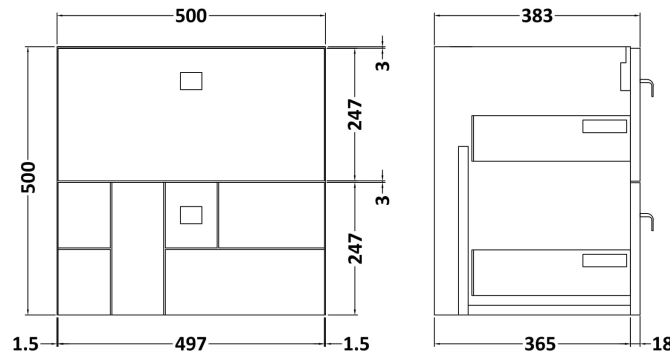

### Product Dimensions

Height (mm):	500
Width (mm):	500
Depth (mm):	383
Nett Weight (kg):	17.8

### Packaging Dimensions

Height (mm):	520
Width (mm):	520
Depth (mm):	405
Gross Weight (kg):	18.3

### Product Dimensions

Height (mm):	180
Width (mm):	510
Depth (mm):	390
Nett Weight (kg):	10.54

### Packaging Dimensions

Height (mm):	210
Width (mm):	410
Depth (mm):	530
Gross Weight (kg):	10.54