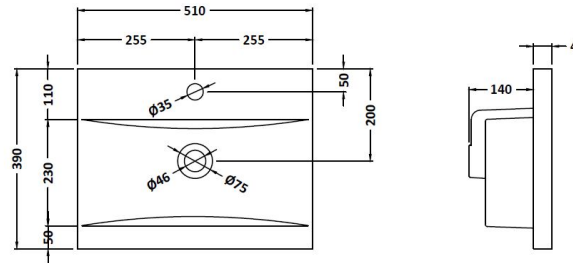

### Product Dimensions

Height (mm):	500
Width (mm):	500
Depth (mm):	383
Nett Weight (kg):	17.8

### Packaging Dimensions

Height (mm):	520
Width (mm):	520
Depth (mm):	405
Gross Weight (kg):	18.3

### Outer Box Dimensions (If Applicable)

Height (mm):	
Width (mm):	
Depth (mm):	
Gross Weight (kg):	
Barcode:	5056211891796

### Product Dimensions

Height (mm):	180
Width (mm):	510
Depth (mm):	390
Nett Weight (kg):	10.54