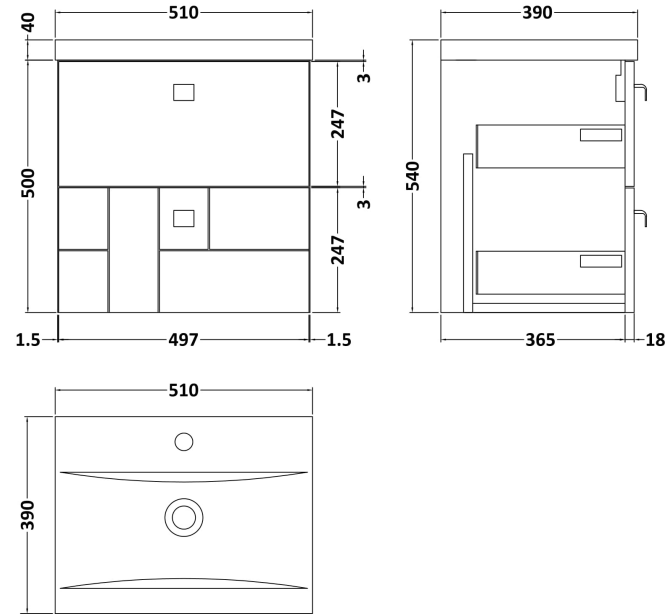

Sales Code: BLO205A

Description: 500 W/H 2-Drawer Unit & Basin 1

Packaging Details

Barcode: 5056211891031