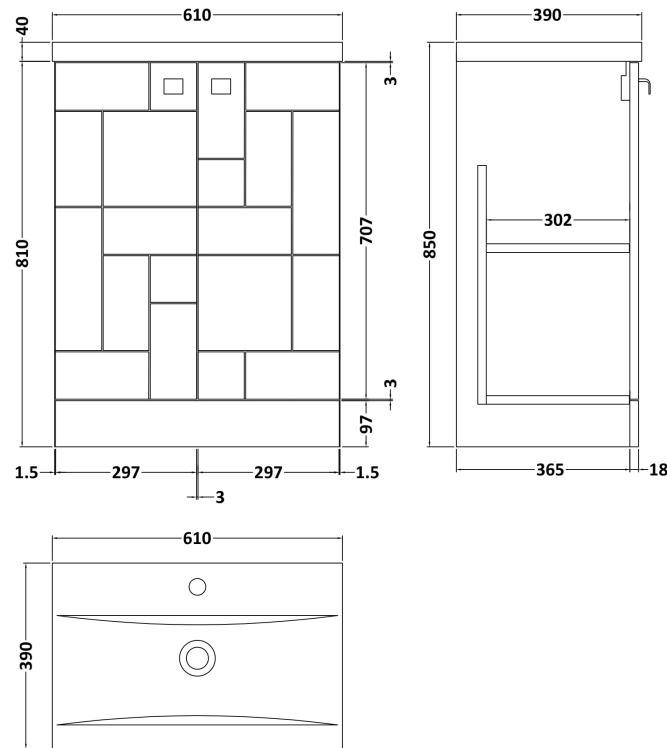

Sales Code: BLO206A

Description: 600 F/S 2-Door Unit & Basin 1

Packaging Details

Barcode: 5056211890997