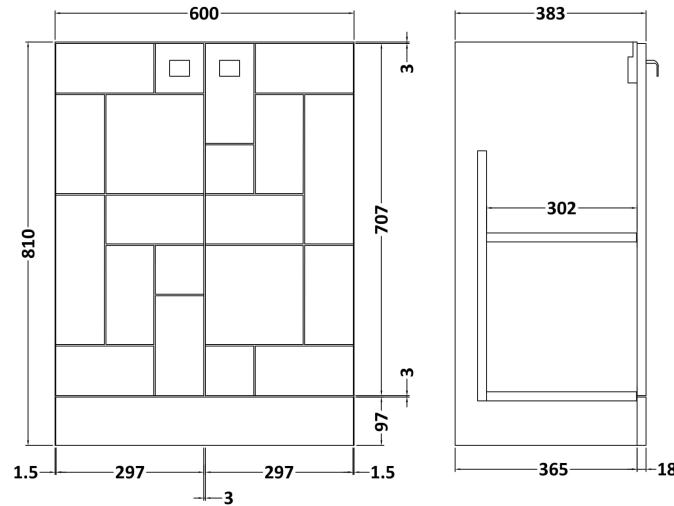

### Product Dimensions

Height (mm):	810
Width (mm):	600
Depth (mm):	383
Nett Weight (kg):	24.7

### Packaging Dimensions

Height (mm):	830
Width (mm):	620
Depth (mm):	405
Gross Weight (kg):	25.2

### Product Dimensions

Height (mm):	180
Width (mm):	610
Depth (mm):	390
Nett Weight (kg):	11

### Packaging Dimensions

Height (mm):	200
Width (mm):	410
Depth (mm):	630
Gross Weight (kg):	11