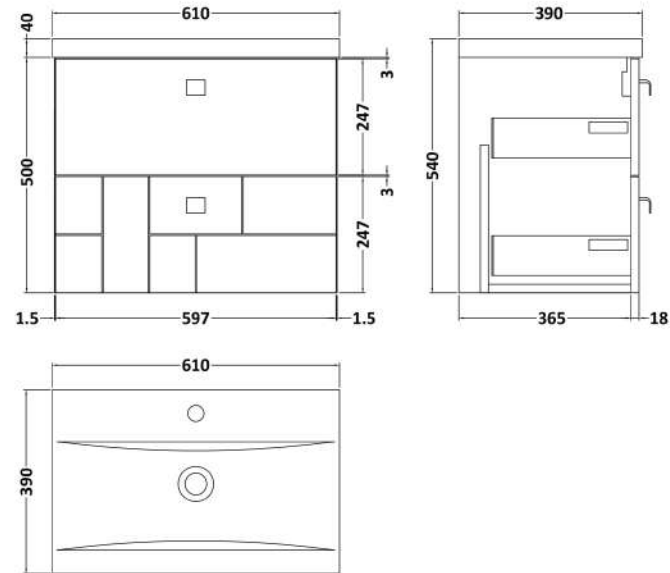

Sales Code: BLO302A

Description: 600 W/H 2-Drawer Unit & Basin 1

Packaging Details

Barcode: 5056211891123