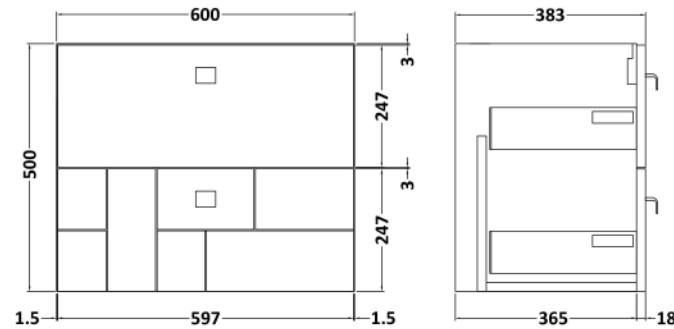

### Product Dimensions

Height (mm):	500
Width (mm):	600
Depth (mm):	383
Nett Weight (kg):	21.5

### Packaging Dimensions

Height (mm):	560
Width (mm):	620
Depth (mm):	405
Gross Weight (kg):	22

### Product Dimensions

Height (mm):	180
Width (mm):	610
Depth (mm):	390
Nett Weight (kg):	11

### Packaging Dimensions

Height (mm):	200
Width (mm):	410
Depth (mm):	630
Gross Weight (kg):	11