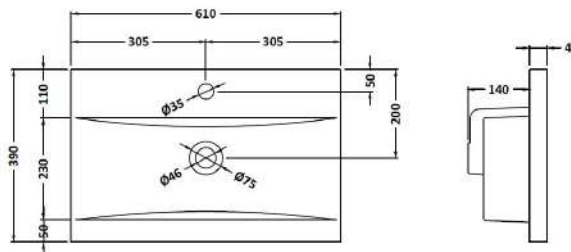

### Product Dimensions

Height (mm):	500
Width (mm):	600
Depth (mm):	383
Nett Weight (kg):	21.5

### Packaging Dimensions

Height (mm):	560
Width (mm):	620
Depth (mm):	405
Gross Weight (kg):	22

### Outer Box Dimensions (If Applicable)

Height (mm):	
Width (mm):	
Depth (mm):	
Gross Weight (kg):	
Barcode:	5056211884255

### Product Dimensions

Height (mm):	180
Width (mm):	610
Depth (mm):	390
Nett Weight (kg):	11