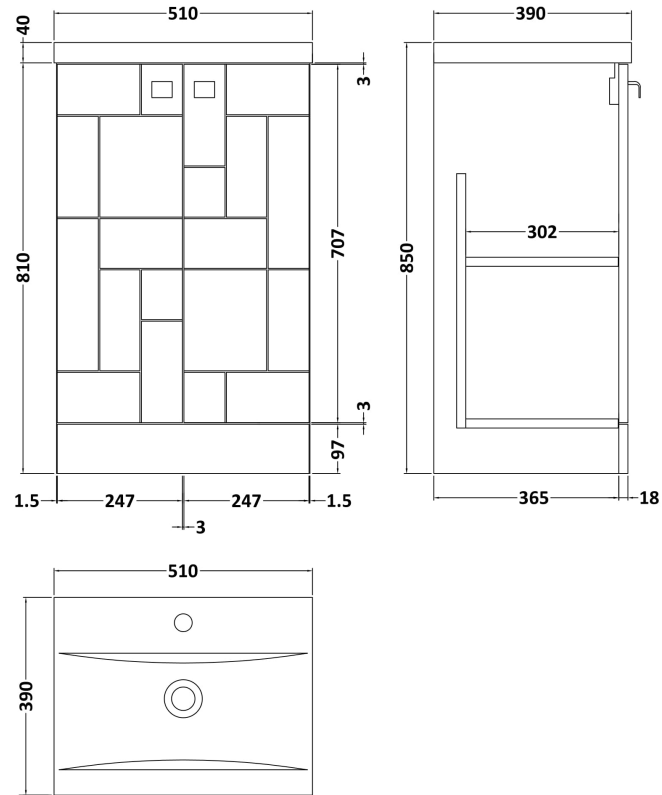

Sales Code: BLO303A

Description: 500 F/S 2-Door Unit & Basin 1

Packaging Details

Barcode: 5056211891086

Sales Code: MOF324A

Description: 500 F/S 2-Door Unit

Product Dimensions

Height (mm):	810
Width (mm):	500
Depth (mm):	383
Nett Weight (kg):	20.5

Packaging Dimensions

Height (mm):	830
Width (mm):	520
Depth (mm):	405
Gross Weight (kg):	21

Packaging Data

Box Colour:	Brown Cardboard Box
Box Qty:	1
Label Size:	100 x 50
Label Colour:	White Label
Label Qty:	2

Sales Code: NVM012

Description: 500 Mid-Edged Basin 1 Th

Product Dimensions

Height (mm):	180
Width (mm):	510
Depth (mm):	390
Nett Weight (kg):	10.54

Packaging Dimensions

Height (mm):	210
Width (mm):	410
Depth (mm):	530
Gross Weight (kg):	10.54

Packaging Data

Box Colour:	Brown Cardboard Box - Printed
Box Qty:	1
Label Size:	100 x 50
Label Colour:	White Label
Label Qty:	2

Outer Box Dimensions (If Applicable)

Height (mm):	
Width (mm):	
Depth (mm):	
Gross Weight (kg):	
Barcode:	5055369043446