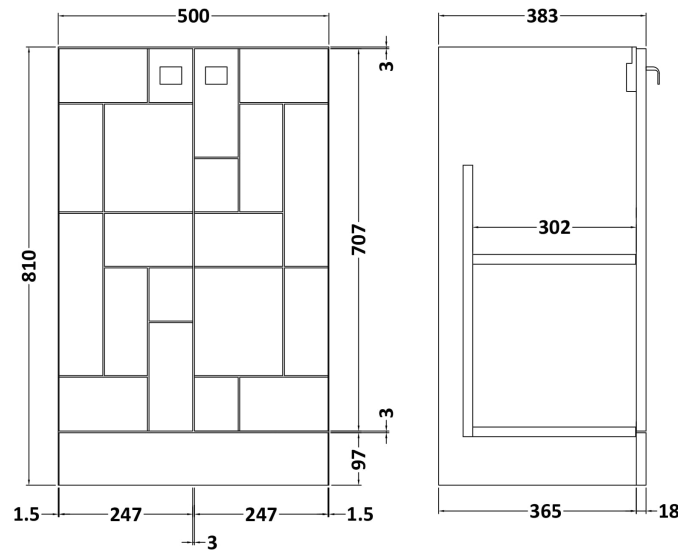

Sales Code: BLO303A

Description: 500 F/S 2-Door Unit & Basin 1

Packaging Details

Barcode: 5056211891086

Sales Code: MOF324A

Description: 500 F/S 2-Door Unit

Product Dimensions

Height (mm):	810
Width (mm):	500
Depth (mm):	383
Nett Weight (kg):	20.5

Packaging Dimensions

Height (mm):	830
Width (mm):	520
Depth (mm):	405
Gross Weight (kg):	21

Packaging Data

Box Colour:	Brown Cardboard Box
Box Qty:	1
Label Size:	100 x 50
Label Colour:	White Label
Label Qty:	2

Sales Code: NVM012

Description: 500 Mid-Edged Basin 1 Th

Product Dimensions

Height (mm):	180
Width (mm):	510
Depth (mm):	390
Nett Weight (kg):	10.54

Packaging Dimensions

Height (mm):	210
Width (mm):	410
Depth (mm):	530
Gross Weight (kg):	10.54

Packaging Data

Box Colour:	Brown Cardboard Box - Printed
Box Qty:	1
Label Size:	100 x 50
Label Colour:	White Label
Label Qty:	2

Outer Box Dimensions (If Applicable)

Height (mm):	
Width (mm):	
Depth (mm):	
Gross Weight (kg):	
Barcode:	5055369043446