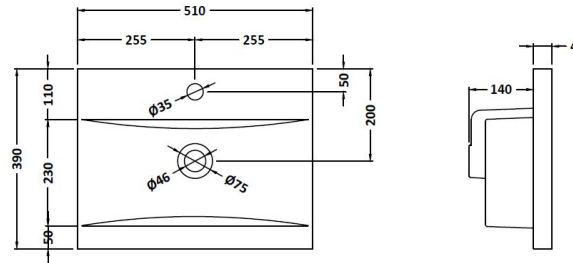

Packaging Dimensions

Height (mm):	830
Width (mm):	520
Depth (mm):	405
Gross Weight (kg):	21

Packaging Data

Box Colour:	Brown Cardboard Box
Box Qty:	1
Label Size:	100 x 50
Label Colour:	White Label
Label Qty:	2

Outer Box Dimensions (If Applicable)

Height (mm):	
Width (mm):	
Depth (mm):	
Gross Weight (kg):	
Barcode:	5056211891741

Product Details

Country of Origin:	China
Fitting Instruction:	No
CE Certification:	N/A
FSC Certified Materials:	Yes
Colour:	Satin Blue
Construction Method:	Cam & Wood Dowel
Construction Type:	Rigid
Cabinet Finish:	MFC Painted Matt
Fascia Finish:	Mdf Painted Matt
Cabinet Thickness (mm):	18
Fascia Thickness (mm):	18
Drawer Included:	No
Drawer Type:	Not Applicable
No of Shelves:	1
Hinge Type:	95 Degree Clip-On Soft Close
Hinge Included:	Yes, Supplied
Adjustable Legs:	No, Not Required
Fixings Included:	Yes
Handle Style:	Modern
Waste Shroud:	No
Handle Included:	Yes, Supplied
Handle Type:	Drop

Sales Code: NVM012

Description: 500 Mid-Edged Basin 1 Th

Product Dimensions

Height (mm):	180
Width (mm):	510
Depth (mm):	390
Nett Weight (kg):	10.54

Packaging Dimensions

Height (mm):	210
Width (mm):	410
Depth (mm):	530
Gross Weight (kg):	10.54

Packaging Data

Box Colour:	Brown Cardboard Box - Printed
Box Qty:	1
Label Size:	100 x 50
Label Colour:	White Label
Label Qty:	2

Outer Box Dimensions (If Applicable)

Height (mm):	
Width (mm):	
Depth (mm):	
Gross Weight (kg):	
Barcode:	5055369043446