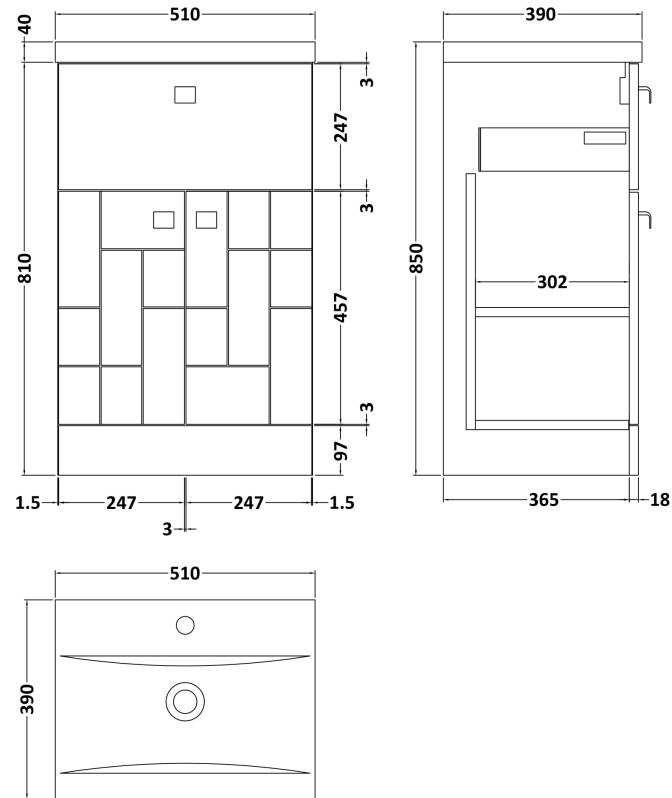

Sales Code: BLO304A

Description: 500 F/S 2-Door/Drawer Unit & Basin 1

Packaging Details

Barcode: 5056211891055

Sales Code: MOF304A

Description: 500 F/S 2-Door/Drawer Unit

Product Dimensions

Height (mm):	810
Width (mm):	500
Depth (mm):	383
Nett Weight (kg):	22

Packaging Dimensions

Height (mm):	830
Width (mm):	520
Depth (mm):	405
Gross Weight (kg):	22.5

Packaging Data

Box Colour:	Brown Cardboard Box
Box Qty:	1
Label Size:	100 x 50
Label Colour:	White Label
Label Qty:	2

Sales Code: NVM012

Description: 500 Mid-Edged Basin 1 Th

Product Dimensions

Height (mm):	180
Width (mm):	510
Depth (mm):	390
Nett Weight (kg):	10.54

Packaging Dimensions

Height (mm):	210
Width (mm):	410
Depth (mm):	530
Gross Weight (kg):	10.54

Packaging Data

Box Colour:	Brown Cardboard Box - Printed
Box Qty:	1
Label Size:	100 x 50
Label Colour:	White Label
Label Qty:	2

Outer Box Dimensions (If Applicable)

Height (mm):	
Width (mm):	
Depth (mm):	
Gross Weight (kg):	
Barcode:	5055369043446