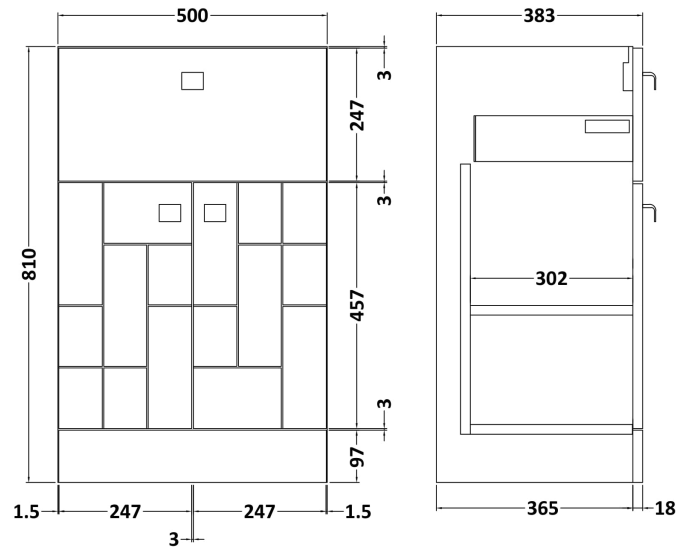

Sales Code: BLO304A

Description: 500 F/S 2-Door/Drawer Unit & Basin 1

Packaging Details

Barcode: 5056211891055

Sales Code: MOF304A

Description: 500 F/S 2-Door/Drawer Unit

Product Dimensions

Height (mm):	810
Width (mm):	500
Depth (mm):	383
Nett Weight (kg):	22

Packaging Dimensions

Height (mm):	830
Width (mm):	520
Depth (mm):	405
Gross Weight (kg):	22.5

Packaging Data

Box Colour:	Brown Cardboard Box
Box Qty:	1
Label Size:	100 x 50
Label Colour:	White Label
Label Qty:	2

Sales Code: NVM012

Description: 500 Mid-Edged Basin 1 Th

Product Dimensions

Height (mm):	180
Width (mm):	510
Depth (mm):	390
Nett Weight (kg):	10.54

Packaging Dimensions

Height (mm):	210
Width (mm):	410
Depth (mm):	530
Gross Weight (kg):	10.54

Packaging Data

Box Colour:	Brown Cardboard Box - Printed
Box Qty:	1
Label Size:	100 x 50
Label Colour:	White Label
Label Qty:	2

Outer Box Dimensions (If Applicable)

Height (mm):	
Width (mm):	
Depth (mm):	
Gross Weight (kg):	
Barcode:	5055369043446