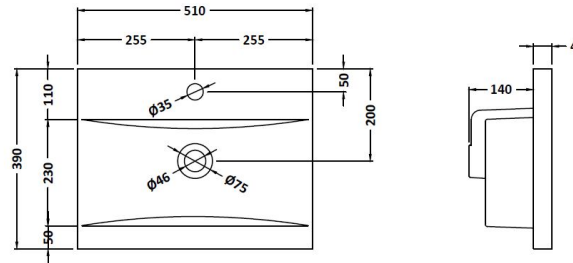

Packaging Dimensions

Height (mm):	830
Width (mm):	520
Depth (mm):	405
Gross Weight (kg):	22.5

Packaging Data

Box Colour:	Brown Cardboard Box
Box Qty:	1
Label Size:	100 x 50
Label Colour:	White Label
Label Qty:	2

Outer Box Dimensions (If Applicable)

Height (mm):	
Width (mm):	
Depth (mm):	
Gross Weight (kg):	
Barcode:	5056211891772

Product Details

Country of Origin:	China
Fitting Instruction:	No
CE Certification:	N/A
FSC Certified Materials:	Yes
Colour:	Satin Blue
Construction Method:	Cam & Wood Dowel
Construction Type:	Rigid
Cabinet Finish:	MFC Painted Matt
Fascia Finish:	Mdf Painted Matt
Cabinet Thickness (mm):	18
Fascia Thickness (mm):	18
Drawer Included:	Yes
Drawer Type:	80mm High Metal S/C Inc Galler
No of Shelves:	1
Hinge Type:	95 Degree Clip-On Soft Close
Hinge Included:	Yes, Supplied
Adjustable Legs:	No, Not Required
Fixings Included:	Yes
Handle Style:	Modern
Waste Shroud:	No
Handle Included:	Yes, Supplied
Handle Type:	Drop

Sales Code: NVM012

Description: 500 Mid-Edged Basin 1 Th

Product Dimensions

Height (mm):	180
Width (mm):	510
Depth (mm):	390
Nett Weight (kg):	10.54

Packaging Dimensions

Height (mm):	210
Width (mm):	410
Depth (mm):	530
Gross Weight (kg):	10.54

Packaging Data

Box Colour:	Brown Cardboard Box - Printed
Box Qty:	1
Label Size:	100 x 50
Label Colour:	White Label
Label Qty:	2

Outer Box Dimensions (If Applicable)

Height (mm):	
Width (mm):	
Depth (mm):	
Gross Weight (kg):	
Barcode:	5055369043446