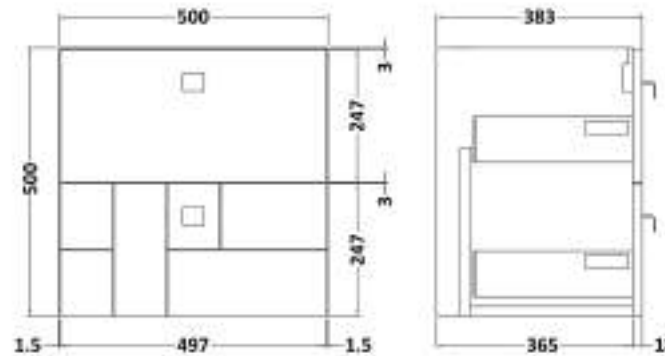

Sales Code: BLO305A

Description: 500 W/H 2-Drawer Unit & Basin 1

Packaging Details

Barcode: 5056211891024

Sales Code: MOF392A

Description: 500 W/H 2-Drawer Unit

Product Dimensions

Height (mm):	500
Width (mm):	500
Depth (mm):	383
Nett Weight (kg):	17.8

Packaging Dimensions

Height (mm):	520
Width (mm):	520
Depth (mm):	405
Gross Weight (kg):	18.3

Packaging Data

Box Colour:	Brown Cardboard Box
Box Qty:	1
Label Size:	150 x 100
Label Colour:	White Label
Label Qty:	2

Sales Code: NVM012

Description: 500 Mid-Edged Basin 1 Th

Product Dimensions

Height (mm):	180
Width (mm):	510
Depth (mm):	390
Nett Weight (kg):	10.54

Packaging Dimensions

Height (mm):	210
Width (mm):	410
Depth (mm):	530
Gross Weight (kg):	10.54

Packaging Data

Box Colour:	Brown Cardboard Box - Printed
Box Qty:	1
Label Size:	100 x 50
Label Colour:	White Label
Label Qty:	2

Outer Box Dimensions (If Applicable)

Height (mm):	
Width (mm):	
Depth (mm):	
Gross Weight (kg):	
Barcode:	5055369043446