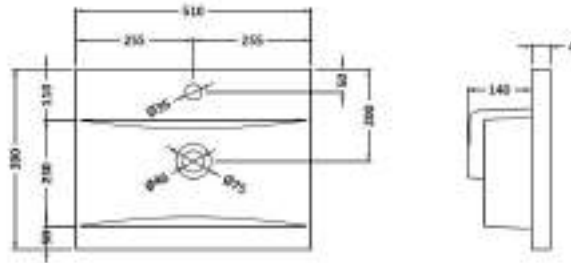

Packaging Dimensions

Height (mm):	520
Width (mm):	520
Depth (mm):	405
Gross Weight (kg):	18.3

Packaging Data

Box Colour:	Brown Cardboard Box
Box Qty:	1
Label Size:	150 x 100
Label Colour:	White Label
Label Qty:	2

Outer Box Dimensions (If Applicable)

Height (mm):	
Width (mm):	
Depth (mm):	
Gross Weight (kg):	
Barcode:	5056211891802

Product Details

Country of Origin:	China
Fitting Instruction:	No
CE Certification:	N/A
FSC Certified Materials:	Yes
Colour:	Satin Blue
Construction Method:	Cam & Wood Dowel
Construction Type:	Rigid
Cabinet Finish:	MFC Painted Matt
Fascia Finish:	Mdf Painted Matt
Cabinet Thickness (mm):	18
Fascia Thickness (mm):	18
Drawer Included:	Yes
Drawer Type:	80mm High Metal S/C Inc Galler
No of Shelves:	0
Hinge Type:	Not Applicable
Hinge Included:	Not Applicable
Adjustable Legs:	Not Applicable
Fixings Included:	Yes
Handle Style:	Modern
Waste Shroud:	Yes
Handle Included:	Yes, Supplied
Handle Type:	Drop

Sales Code: NVM012

Description: 500 Mid-Edged Basin 1 Th

Product Dimensions

Height (mm):	180
Width (mm):	510
Depth (mm):	390
Nett Weight (kg):	10.54

Packaging Dimensions

Height (mm):	210
Width (mm):	410
Depth (mm):	530
Gross Weight (kg):	10.54

Packaging Data

Box Colour:	Brown Cardboard Box - Printed
Box Qty:	1
Label Size:	100 x 50
Label Colour:	White Label
Label Qty:	2

Outer Box Dimensions (If Applicable)

Height (mm):	
Width (mm):	
Depth (mm):	
Gross Weight (kg):	
Barcode:	5055369043446