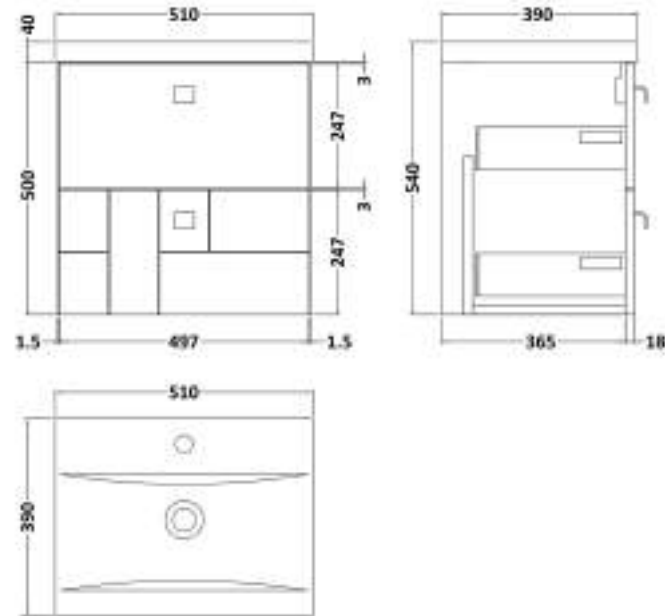

Sales Code: BLO305A

Description: 500 W/H 2-Drawer Unit & Basin 1

Packaging Details

Barcode: 5056211891024

Sales Code: MOF392A

Description: 500 W/H 2-Drawer Unit

Product Dimensions

Height (mm):	500
Width (mm):	500
Depth (mm):	383
Nett Weight (kg):	17.8

Packaging Dimensions

Height (mm):	520
Width (mm):	520
Depth (mm):	405
Gross Weight (kg):	18.3

Packaging Data

Box Colour:	Brown Cardboard Box
Box Qty:	1
Label Size:	150 x 100
Label Colour:	White Label
Label Qty:	2

Sales Code: NVM012

Description: 500 Mid-Edged Basin 1 Th

Product Dimensions

Height (mm):	180
Width (mm):	510
Depth (mm):	390
Nett Weight (kg):	10.54

Packaging Dimensions

Height (mm):	210
Width (mm):	410
Depth (mm):	530
Gross Weight (kg):	10.54

Packaging Data

Box Colour:	Brown Cardboard Box - Printed
Box Qty:	1
Label Size:	100 x 50
Label Colour:	White Label
Label Qty:	2

Outer Box Dimensions (If Applicable)

Height (mm):	
Width (mm):	
Depth (mm):	
Gross Weight (kg):	
Barcode:	5055369043446