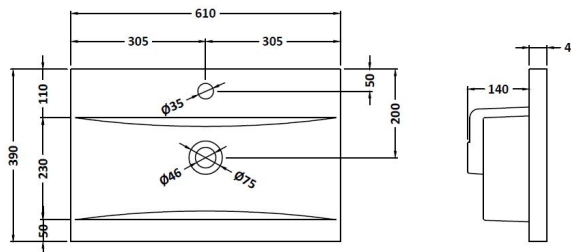

Packaging Dimensions

Height (mm):	830
Width (mm):	620
Depth (mm):	405
Gross Weight (kg):	25.2

Packaging Data

Box Colour:	Brown Cardboard Box
Box Qty:	1
Label Size:	100 x 50
Label Colour:	White Label
Label Qty:	2

Outer Box Dimensions (If Applicable)

Height (mm):	
Width (mm):	
Depth (mm):	
Gross Weight (kg):	
Barcode:	5056211891833

Product Details

Country of Origin:	China
Fitting Instruction:	No
CE Certification:	N/A
FSC Certified Materials:	Yes
Colour:	Satin Blue
Construction Method:	Cam & Wood Dowel
Construction Type:	Rigid
Cabinet Finish:	MFC Painted Matt
Fascia Finish:	Mdf Painted Matt
Cabinet Thickness (mm):	18
Fascia Thickness (mm):	18
Drawer Included:	No
Drawer Type:	Not Applicable
No of Shelves:	1
Hinge Type:	95 Degree Clip-On Soft Close
Hinge Included:	Yes, Supplied
Adjustable Legs:	No, Not Required
Fixings Included:	Yes
Handle Style:	Modern
Waste Shroud:	No
Handle Included:	Yes, Supplied
Handle Type:	Drop

Sales Code: NVM013

Description: 600 Mid-Edged Basin 1 Th

Product Dimensions

Height (mm):	180
Width (mm):	610
Depth (mm):	390
Nett Weight (kg):	11

Packaging Dimensions

Height (mm):	200
Width (mm):	410
Depth (mm):	630
Gross Weight (kg):	11

Packaging Data

Box Colour:	Brown Cardboard Box - Printed
Box Qty:	1
Label Size:	100 x 50
Label Colour:	White Label
Label Qty:	2

Outer Box Dimensions (If Applicable)

Height (mm):	
Width (mm):	
Depth (mm):	
Gross Weight (kg):	
Barcode:	5055369043415