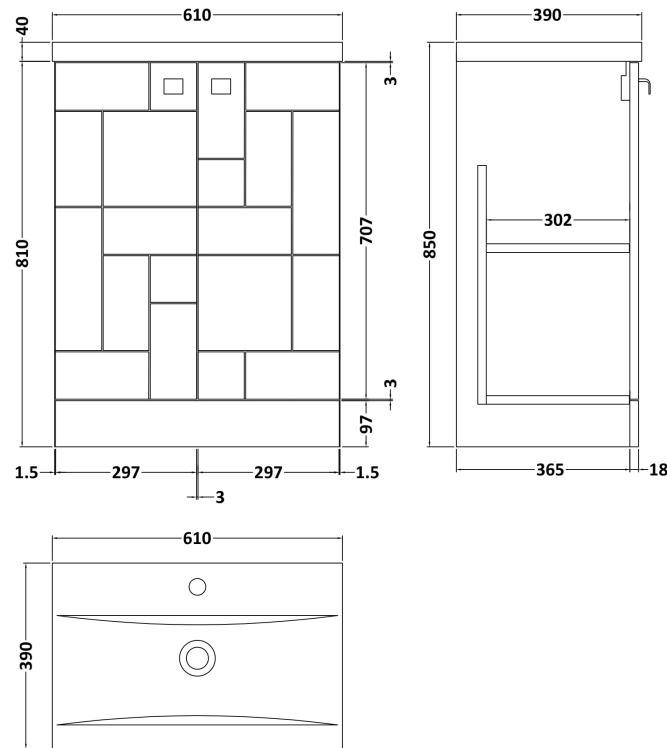

Sales Code: BLO306A

Description: 600 F/S 2-Door Unit & Basin 1

Packaging Details

Barcode: 5056211890980

Sales Code: MOF326A

Description: 600 F/S 2-Door Unit

Product Dimensions

Height (mm):	810
Width (mm):	600
Depth (mm):	383
Nett Weight (kg):	24.7

Packaging Dimensions

Height (mm):	830
Width (mm):	620
Depth (mm):	405
Gross Weight (kg):	25.2

Packaging Data

Box Colour:	Brown Cardboard Box
Box Qty:	1
Label Size:	100 x 50
Label Colour:	White Label
Label Qty:	2

Sales Code: NVM013

Description: 600 Mid-Edged Basin 1 Th

Product Dimensions

Height (mm):	180
Width (mm):	610
Depth (mm):	390
Nett Weight (kg):	11

Packaging Dimensions

Height (mm):	200
Width (mm):	410
Depth (mm):	630
Gross Weight (kg):	11

Packaging Data

Box Colour:	Brown Cardboard Box - Printed
Box Qty:	1
Label Size:	100 x 50
Label Colour:	White Label
Label Qty:	2

Outer Box Dimensions (If Applicable)

Height (mm):	
Width (mm):	
Depth (mm):	
Gross Weight (kg):	
Barcode:	5055369043415