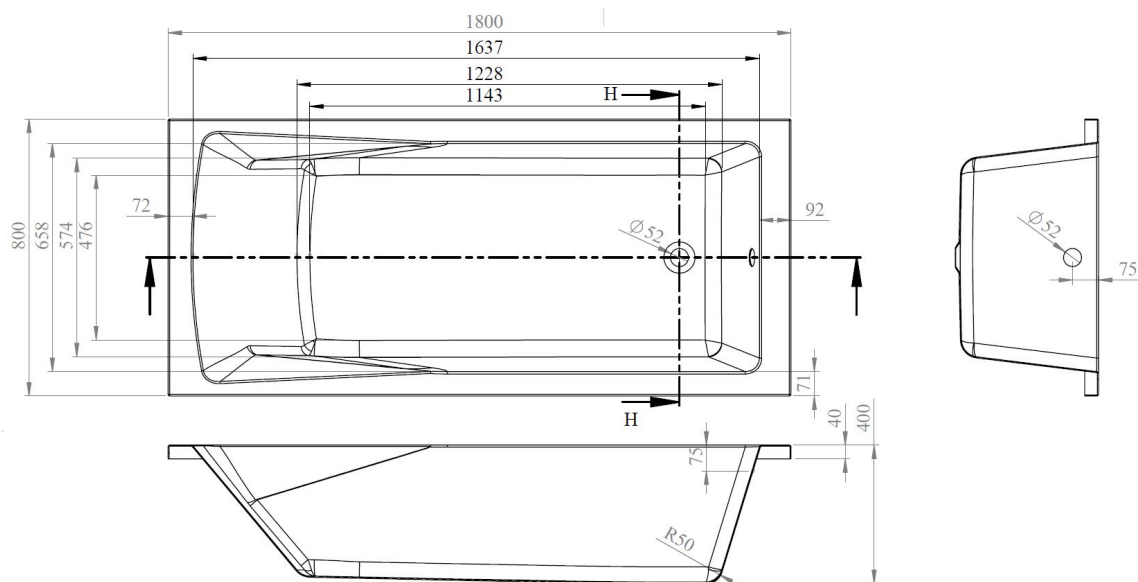

### Product Dimensions

Length (mm):	1800
Width (mm):	800
Depth (mm):	400
Nett Weight (kg):	29

### Packaging Dimensions

Length (mm):	1800
Width (mm):	800
Depth (mm):	400
Gross Weight (kg):	29

### Product Dimensions

Length (mm):	570
Width (mm):	
Depth (mm):	
Nett Weight (kg):	1.9

### Packaging Dimensions

Length (mm):	600
Width (mm):	60
Depth (mm):	60
Gross Weight (kg):	1.9