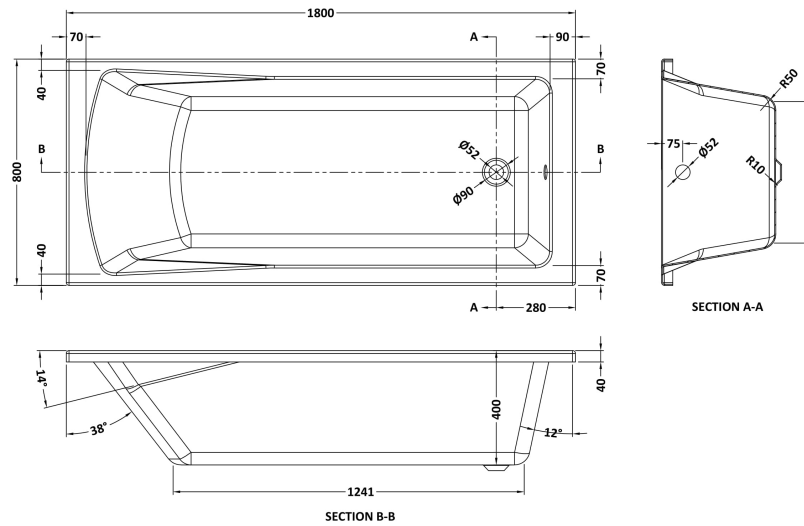

Sales Code: BMON010

Description: Square Se Bath & Leg Set 1800X800 EI

Packaging Details

Barcode: 5055369060979