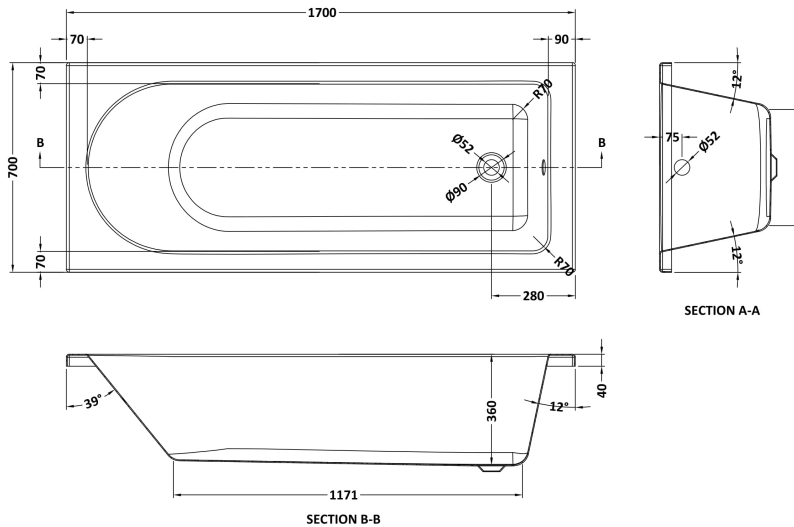

**Sales Code:** BMON013

**Description:** Round Se Bath & Leg Set 1700X700 EI

**Product Dimensions**

Length (mm):	1700
Width (mm):	700
Depth (mm):	400
Nett Weight (kg):	24

**Packaging Dimensions**

Length (mm):	1770
Width (mm):	710
Depth (mm):	400
Gross Weight (kg):	24

**Packaging Data**

Box Colour:	Brown Cardboard Sleeve
Box Qty:	1
Label Size:	100 x 50
Label Colour:	White Label
Label Qty:	2

**Outer Box Dimensions (If Applicable)**

Length (mm):	
Width (mm):	
Height (mm):	
Gross Weight (kg):	
Barcode:	5055369060931

**Product Details**

Country of Origin:	Egypt
Fitting Instruction:	No
Certification:	FSC: CE:
Material Colour Reference:	European White
Product Material:	Acrylic With Eternalite
Material Thickness:	4mm
Volume (Ltr):	150L
Displaced Capacity:	80L
Leg Set Included:	Legset Included
Waste Included:	Waste Not Included
Drilled/Undrilled:	Undrilled For Taps
Includes Grips:	No Grips Supplied
Embossed:	No
No of Tapholes:	None
Anti-Slip:	No