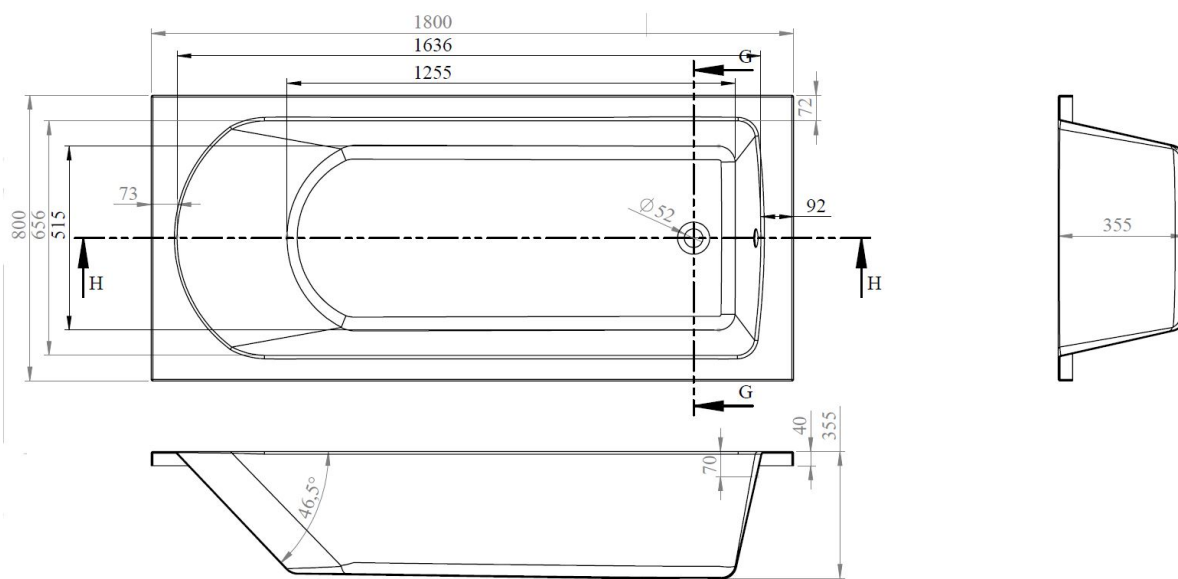

### Product Dimensions

Length (mm):	1800
Width (mm):	800
Depth (mm):	400
Nett Weight (kg):	30.29

### Packaging Dimensions

Length (mm):	1800
Width (mm):	800
Depth (mm):	380
Gross Weight (kg):	30.29

### Product Dimensions

Length (mm):	570
Width (mm):	
Depth (mm):	
Nett Weight (kg):	1.9

### Packaging Dimensions

Length (mm):	600
Width (mm):	60
Depth (mm):	60
Gross Weight (kg):	1.9