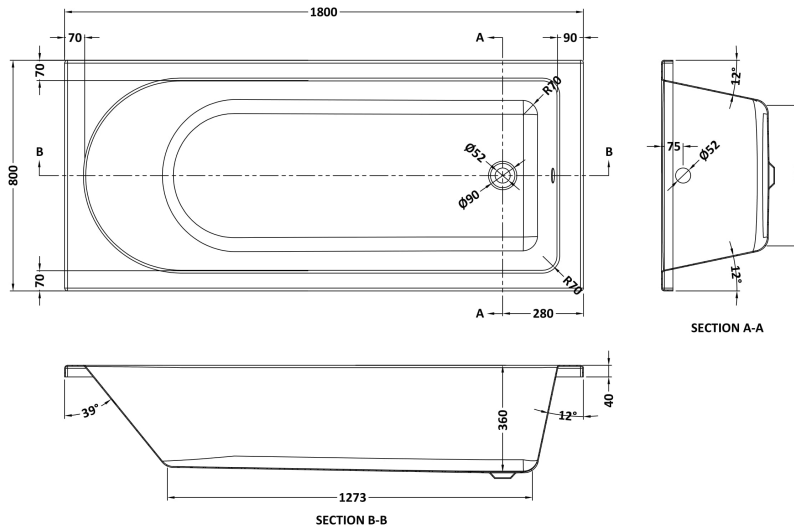

Sales Code: BMON015

Description: Round Se Bath & Leg Set 1800X800 EI

Packaging Details

Barcode: 5055369060955