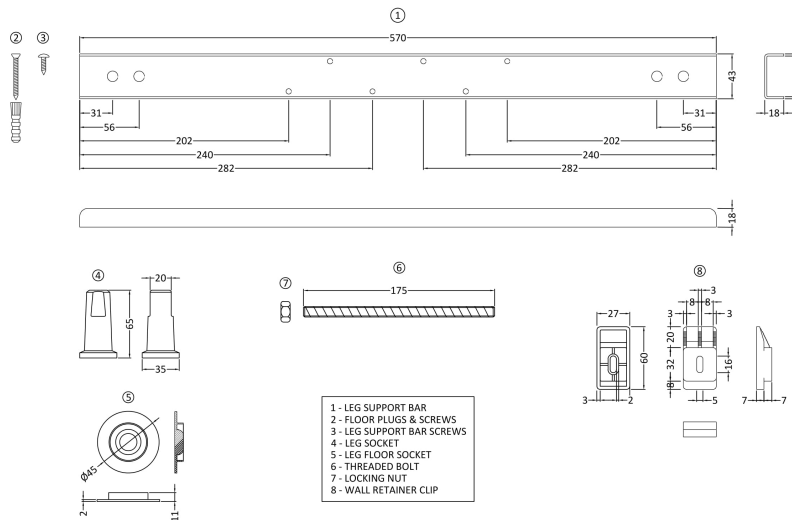

### Outer Box Dimensions (If Applicable)

Length (mm):	
Width (mm):	
Height (mm):	
Gross Weight (kg):	
Barcode:	5055275833858

### Product Details

Country of Origin:	Poland
Fitting Instruction:	No
Certification:	FSC: No      CE: Yes
Material Colour Reference:	European White
Product Material:	Acrylic With Eternalite
Material Thickness:	4mm
Volume (Ltr):	173L
Displaced Capacity:	103L
Leg Set Included:	Legset Not Included
Waste Included:	Waste Not Included
Drilled/Undrilled:	Undrilled For Taps
Includes Grips:	No Grips Supplied
Embossed:	No
No of Tapholes:	None
Anti-Slip:	No

### Product Dimensions

Length (mm):	570
Width (mm):	
Depth (mm):	
Nett Weight (kg):	1.9

### Packaging Dimensions

Length (mm):	600
Width (mm):	60
Depth (mm):	60
Gross Weight (kg):	1.9