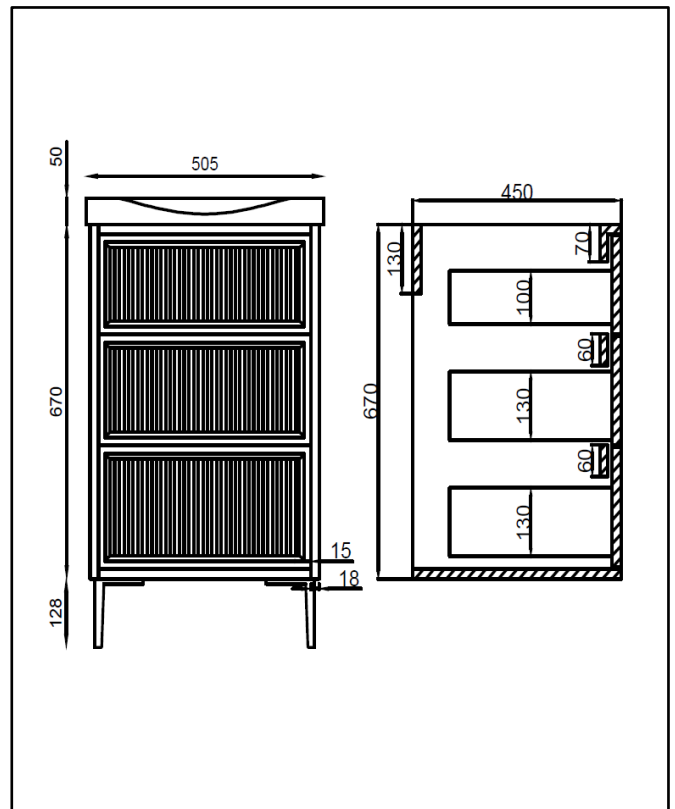

Product Name	BOTA-500FLUTED-STONE
Product Description	Bota 500 unit Stone
<b>Product Transportation</b>	
Barcode	5060991210852
Country of origin	China
Commodity code	9403609000
<b>Product Measurements</b>	
Product Weight (KG)	28.5
Product Width (mm)	495
Product Height (mm)	670
Product Length (mm)	450
<b>Primary Packed Measurements</b>	
Packaged Weight	30
Packed Length	505
Packed Width	550
Packed Height	720

**Dimensions**  
(Measurements in mm)