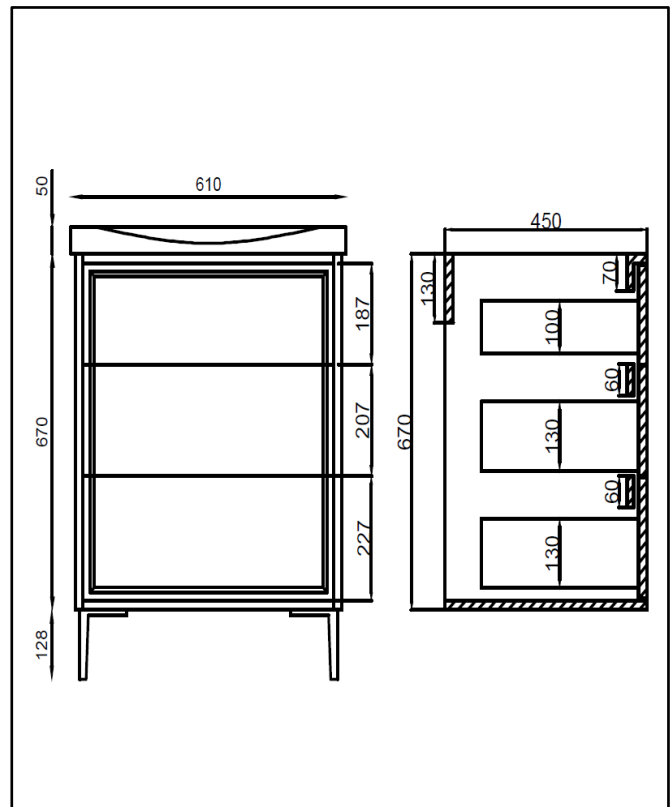

0330 124 7290

sales@scudo.co.uk www.scudo.co.uk

Scudo is the trading name of Harrison Bathrooms Ltd. Whilst we endeavor to ensure that the product information is accurate, we accept no liability for any information given. All images are for illustration purposes only. Product images and specification are subject to change. Measurements are in millimeters and are nominal.

Product Name	BOTA-600-GREEN
Product Description	Bota 600 Unit Parisian Green
Product Transportation	
Barcode	5060991201225
Country of origin	China
Commodity code	9403609000
Product Measurements	
Product Weight (KG)	31.5
Product Width (mm)	600
Product Height (mm)	670
Product Length (mm)	450
Primary Packed Measurements	
Packaged Weight	33.5
Packed Length	505
Packed Width	650
Packed Height	720

General Information	
Construction Material	Painted MDF
Installation type	Floor Mounted
Colour / Finish	Parisian Green
Furniture Attributes	
Supplied Fully Assembled	Yes
Number Of Drawers	3
Number Of Doors	0
Soft Close Doors / Drawers	Push to Open
Moisture resistant	Yes
Internal Shelves	N/A
Door Opening Width (mm)	
Draw Opening Distance (mm)	
False Draws	No
Number of False Draws	No
Can the door be swapped over to open the opposite way	N/A
Which side is the door hinge located	N/A
Compatible Furniture Part Code	Bota
Compatible Basin Part Code	BASIN018
Handles	
Handle Style	Push to Open
Handle Finish	N/A
Handle Material	N/A
Number of Handles	N/A

Dimensions

(Measurements in mm)

LIFETIME GUARANTEE

We are confident in our products and we want our customer to be, we proudly give a lifetime guarantee on our taps and showers. further details can be found on our website.