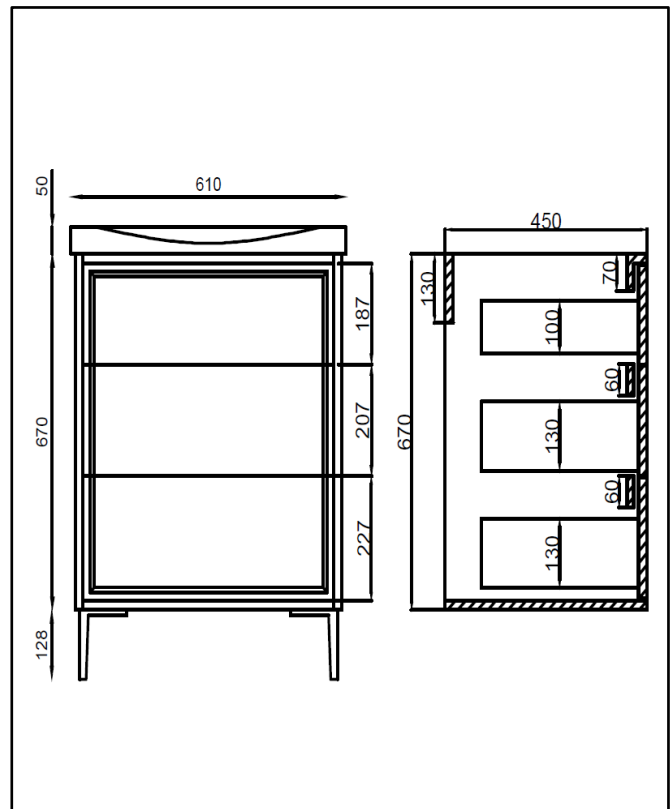

## Bota 600 Unit Earth Red

Product Code: BOTA-600-RED

**SCUDO**  
BEAUTIFUL BATHROOMS

0330 124 7290

sales@scudo.co.uk [www.scudo.co.uk](http://www.scudo.co.uk)

Scudo is the trading name of Harrison Bathrooms Ltd. Whilst we endeavor to ensure that the product information is accurate, we accept no liability for any information given. All images are for illustration purposes only. Product images and specification are subject to change. Measurements are in millimeters and are nominal.

Product Name	BOTA-600-RED
Product Description	Bota 600 Unit Earth Red
<b>Product Transportation</b>	
Barcode	5060991201249
Country of origin	China
Commodity code	9403609000
<b>Product Measurements</b>	
Product Weight (KG)	31.5
Product Width (mm)	600
Product Height (mm)	670
Product Length (mm)	450
<b>Primary Packed Measurements</b>	
Packaged Weight	33.5
Packed Length	505
Packed Width	650
Packed Height	720

### Dimensions

(Measurements in mm)