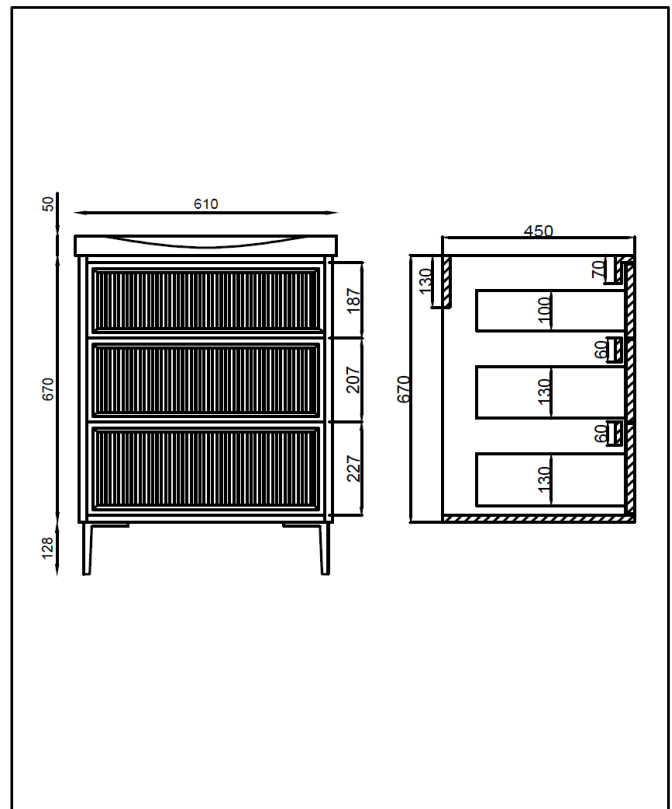

PRODUCT DATA SHEET

Bota 600 Fluted Unit Stone

Product Code: BOTA-600FLUTED-STONE

SCUDO
BEAUTIFUL BATHROOMS

0330 124 7290

sales@scudo.co.uk www.scudo.co.uk

Scudo is the trading name of Harrison Bathrooms Ltd. Whilst we endeavor to ensure that the product information is accurate, we accept no liability for any information given. All images are for illustration purposes only. Product images and specification are subject to change. Measurements are in millimeters and are nominal.

Product Name	BOTA-600FLUTED-STONE
Product Description	Bota 600 Fluted Unit Stone
Product Transportation	
Barcode	5060991210869
Country of origin	China
Commodity code	9403609000
Product Measurements	
Product Weight (KG)	31.5
Product Width (mm)	600
Product Height (mm)	670
Product Length (mm)	450
Primary Packed Measurements	
Packaged Weight	33.5
Packed Length	505
Packed Width	650
Packed Height	720

General Information	
Construction Material	Painted MDF
Installation type	Floor Mounted
Colour / Finish	Fluted Stone
Furniture Attributes	
Supplied Fully Assembled	Yes
Number Of Drawers	3
Number Of Doors	0
Soft Close Doors / Drawers	Push to Open
Moisture resistant	Yes
Internal Shelves	N/A
Door Opening Width (mm)	
Draw Opening Distance (mm)	
False Draws	No
Number of False Draws	No
Can the door be swapped over to open the opposite way	N/A
Which side is the door hinge located	N/A
Compatible Furniture Part Code	Bota
Compatible Basin Part Code	BASIN018
Handles	
Handle Style	Push to Open
Handle Finish	N/A
Handle Material	N/A
Number of Handles	N/A