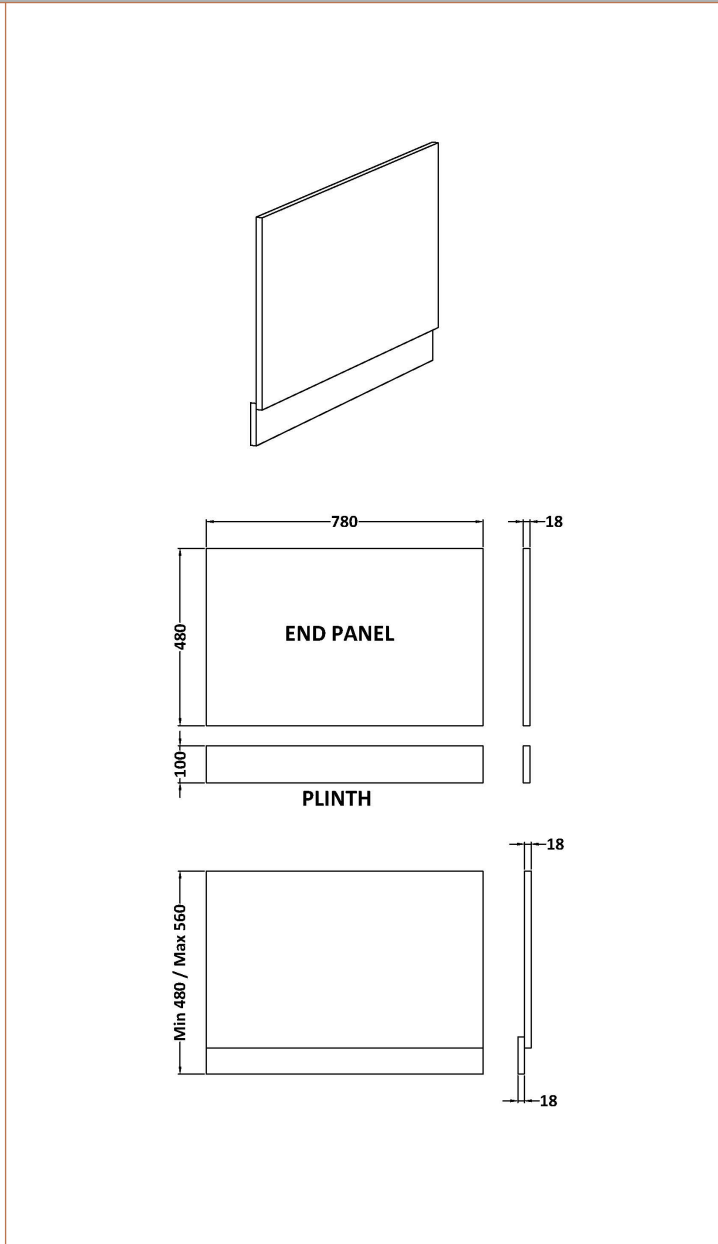

Sales Code: BPR113

Description: 800 End Panel (2 Piece)

Product Dimensions

Height (mm):	560
Width (mm):	780
Depth (mm):	36
Nett Weight (kg):	5.5

Packaging Dimensions

Height (mm):	595
Width (mm):	30
Depth (mm):	825
Gross Weight (kg):	5.58

Packaging Data

Box Colour:	Brown Cardboard Box - Printed
Box Qty:	1
Label Size:	100 x 50
Label Colour:	White Label
Label Qty:	0

Outer Box Dimensions (If Applicable)

Height (mm):	
Width (mm):	
Depth (mm):	
Gross Weight (kg):	
Barcode:	5055369058150

Product Details

Country of Origin:	China
Fitting Instruction:	No
CE & UKCA:	N/A
FSC Certified Materials:	Yes
Colour:	Gloss White
Construction Method:	Screws Only
Construction Type:	Flat-Pack
Cabinet Finish:	Not Applicable
Fascia Finish:	Mdf Painted Gloss
Cabinet Thickness (mm):	
Fascia Thickness (mm):	18
Drawer Included:	Not Applicable
Drawer Type:	Not Applicable
No of Shelves:	Not Applicable
Hinge Type:	Not Applicable
Hinge Included:	Not Applicable
Adjustable Legs:	Not Applicable
Fixings Included:	Yes
Handle Style:	Not Applicable
Waste Shroud:	Not Applicable
Handle Included:	Not Applicable
Handle Type:	Not Applicable