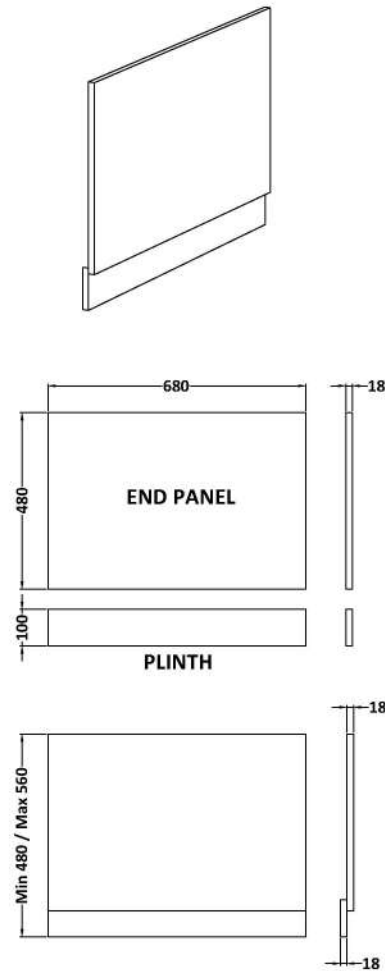

Sales Code: BPR1411

Description: 700 End Panel (2 Piece)

Product Dimensions

Height (mm):	560
Width (mm):	680
Depth (mm):	36
Nett Weight (kg):	4.5

Packaging Dimensions

Height (mm):	30
Width (mm):	600
Depth (mm):	730
Gross Weight (kg):	4.9

Packaging Data

Box Colour:	Brown Cardboard Box - Printed
Box Qty:	1
Label Size:	100 x 50
Label Colour:	White Label
Label Qty:	0

Outer Box Dimensions (If Applicable)

Height (mm):	
Width (mm):	
Depth (mm):	
Gross Weight (kg):	
Barcode:	5056462661339

Product Details

Country of Origin:	China
Fitting Instruction:	No
CE & UKCA:	N/A
FSC Certified Materials:	Yes
Colour:	Satin Anthracite
Construction Method:	Screws Only
Construction Type:	Flat-Pack
Cabinet Finish:	Not Applicable
Fascia Finish:	Mdf Painted Matt
Cabinet Thickness (mm):	
Fascia Thickness (mm):	18
Drawer Included:	Not Applicable
Drawer Type:	Not Applicable
No of Shelves:	Not Applicable
Hinge Type:	Not Applicable
Hinge Included:	Not Applicable
Adjustable Legs:	Not Applicable
Fixings Included:	Yes
Handle Style:	Not Applicable
Waste Shroud:	Not Applicable
Handle Included:	Not Applicable
Handle Type:	Not Applicable