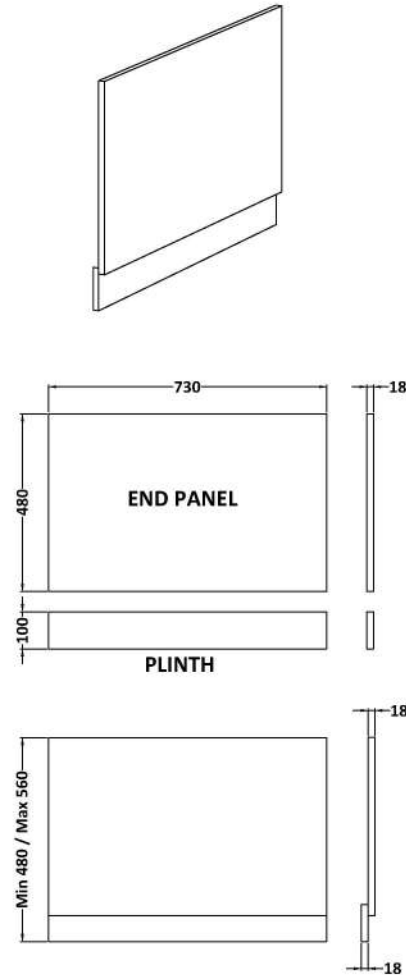

Sales Code: BPR1412

Description: 750 End Panel (2 Piece)

**Product Dimensions**

Height (mm):	560
Width (mm):	730
Depth (mm):	36
Nett Weight (kg):	6.9

**Packaging Dimensions**

Height (mm):	595
Width (mm):	30
Depth (mm):	775
Gross Weight (kg):	6.9

**Packaging Data**

Box Colour:	Brown Cardboard Box - Printed
Box Qty:	1
Label Size:	100 x 50
Label Colour:	White Label
Label Qty:	0

**Outer Box Dimensions (If Applicable)**

Height (mm):	
Width (mm):	
Depth (mm):	
Gross Weight (kg):	
Barcode:	5056462661346

**Product Details**

Country of Origin:	China
Fitting Instruction:	No
CE & UKCA:	N/A
FSC Certified Materials:	Yes
Colour:	Satin Anthracite
Construction Method:	Screws Only
Construction Type:	Flat-Pack
Cabinet Finish:	Not Applicable
Fascia Finish:	Mdf Painted Matt
Cabinet Thickness (mm):	
Fascia Thickness (mm):	18
Drawer Included:	Not Applicable
Drawer Type:	Not Applicable
No of Shelves:	Not Applicable
Hinge Type:	Not Applicable
Hinge Included:	Not Applicable
Adjustable Legs:	Not Applicable
Fixings Included:	Yes
Handle Style:	Not Applicable
Waste Shroud:	Not Applicable
Handle Included:	Not Applicable
Handle Type:	Not Applicable