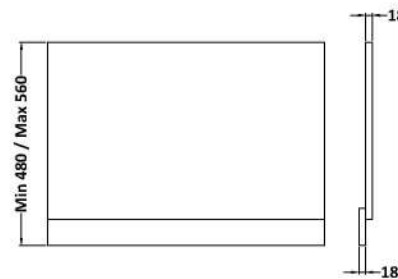

Sales Code: BPR1413

Description: 800 End Panel (2 Piece)

Product Dimensions

Height (mm):	560
Width (mm):	780
Depth (mm):	36
Nett Weight (kg):	5.5

Packaging Dimensions

Height (mm):	595
Width (mm):	30
Depth (mm):	825
Gross Weight (kg):	5.58

Packaging Data

Box Colour:	Brown Cardboard Box - Printed
Box Qty:	1
Label Size:	100 x 50
Label Colour:	White Label
Label Qty:	0

Outer Box Dimensions (If Applicable)

Height (mm):	
Width (mm):	
Depth (mm):	
Gross Weight (kg):	
Barcode:	5056462661353