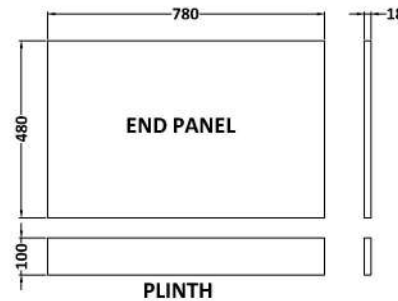

Sales Code: BPR1413

Description: 800 End Panel (2 Piece)

Product Dimensions

Height (mm):	560
Width (mm):	780
Depth (mm):	36
Nett Weight (kg):	5.5

Packaging Dimensions

Height (mm):	595
Width (mm):	30
Depth (mm):	825
Gross Weight (kg):	5.58

Packaging Data

Box Colour:	Brown Cardboard Box - Printed
Box Qty:	1
Label Size:	100 x 50
Label Colour:	White Label
Label Qty:	0

Outer Box Dimensions (If Applicable)

Height (mm):	
Width (mm):	
Depth (mm):	
Gross Weight (kg):	
Barcode:	5056462661353