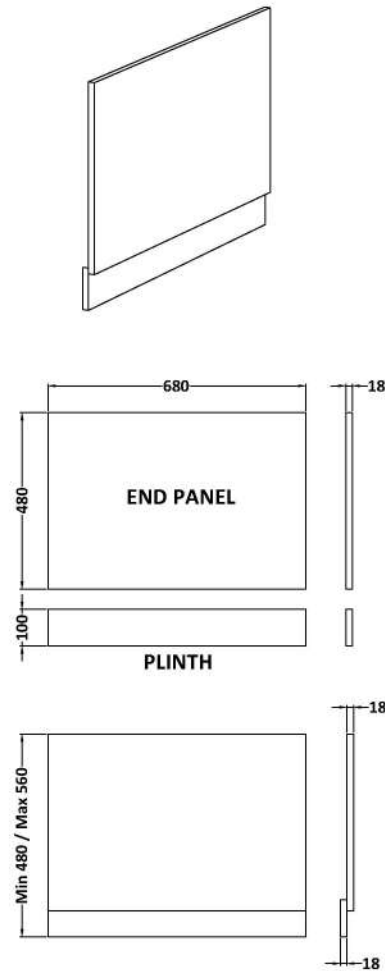

Sales Code: BPR2911

Description: 700mm Bath End Panel

Product Dimensions

Height (mm):	560
Width (mm):	680
Depth (mm):	36
Nett Weight (kg):	4.5

Packaging Dimensions

Height (mm):	30
Width (mm):	590
Depth (mm):	710
Gross Weight (kg):	4.9

Packaging Data

Box Colour:	Brown Cardboard Box - Printed
Box Qty:	1
Label Size:	100 x 50
Label Colour:	White Label
Label Qty:	0

Outer Box Dimensions (If Applicable)

Height (mm):	
Width (mm):	
Depth (mm):	
Gross Weight (kg):	
Barcode:	5056678447451

Product Details

Country of Origin:	China
Fitting Instruction:	No
CE & UKCA:	N/A
FSC Certified Materials:	Yes
Colour:	Indigo Blue
Construction Method:	Screws Only
Construction Type:	Flat-Pack
Cabinet Finish:	Not Applicable
Fascia Finish:	Mdf Painted Matt
Cabinet Thickness (mm):	
Fascia Thickness (mm):	18
Drawer Included:	Not Applicable
Drawer Type:	Not Applicable
No of Shelves:	Not Applicable
Hinge Type:	Not Applicable
Hinge Included:	Not Applicable
Adjustable Legs:	Not Applicable
Fixings Included:	Yes
Handle Style:	Not Applicable
Waste Shroud:	Not Applicable
Handle Included:	Not Applicable
Handle Type:	Not Applicable