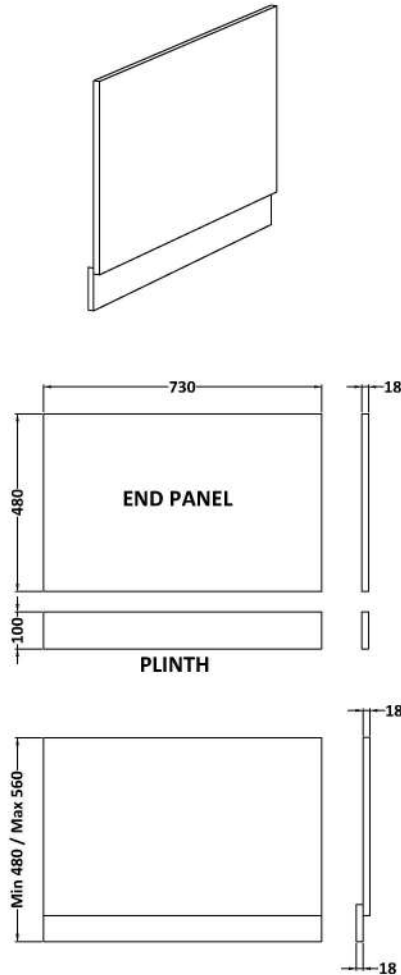

Sales Code: BPR2912

Description: 750mm Bath End Panel

Product Dimensions

Height (mm):	560
Width (mm):	730
Depth (mm):	36
Nett Weight (kg):	8.6

Packaging Dimensions

Height (mm):	30
Width (mm):	590
Depth (mm):	760
Gross Weight (kg):	8.9

Packaging Data

Box Colour:	Brown Cardboard Box - Printed
Box Qty:	1
Label Size:	100 x 50
Label Colour:	White Label
Label Qty:	0

Outer Box Dimensions (If Applicable)

Height (mm):	
Width (mm):	
Depth (mm):	
Gross Weight (kg):	
Barcode:	5056678447468