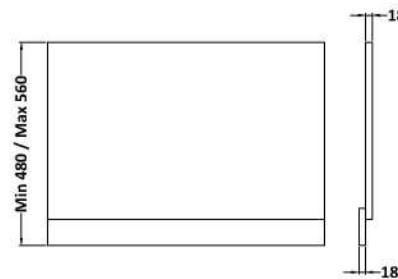

Sales Code: BPR2913

Description: 800mm Bath End Panel

Product Dimensions

Height (mm):	560
Width (mm):	780
Depth (mm):	36
Nett Weight (kg):	5.5

Packaging Dimensions

Height (mm):	30
Width (mm):	590
Depth (mm):	810
Gross Weight (kg):	5.58

Packaging Data

Box Colour:	Brown Cardboard Box - Printed
Box Qty:	1
Label Size:	100 x 50
Label Colour:	White Label
Label Qty:	0

Outer Box Dimensions (If Applicable)

Height (mm):	
Width (mm):	
Depth (mm):	
Gross Weight (kg):	
Barcode:	5056678447475