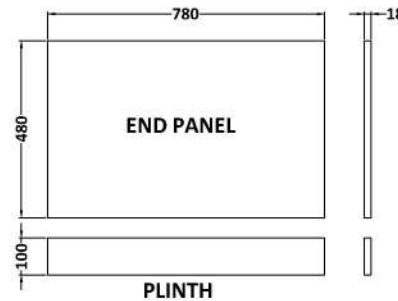

Sales Code: BPR2913

Description: 800mm Bath End Panel

Product Dimensions

Height (mm):	560
Width (mm):	780
Depth (mm):	36
Nett Weight (kg):	5.5

Packaging Dimensions

Height (mm):	30
Width (mm):	590
Depth (mm):	810
Gross Weight (kg):	5.58

Packaging Data

Box Colour:	Brown Cardboard Box - Printed
Box Qty:	1
Label Size:	100 x 50
Label Colour:	White Label
Label Qty:	0

Outer Box Dimensions (If Applicable)

Height (mm):	
Width (mm):	
Depth (mm):	
Gross Weight (kg):	
Barcode:	5056678447475