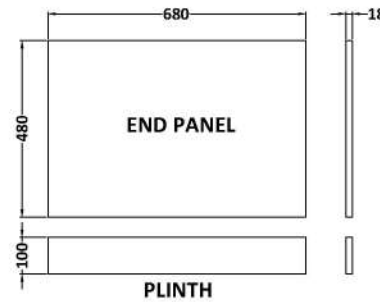

Sales Code: BPR811

Description: 700 End Panel (2 Piece)

Product Dimensions

Height (mm):	560
Width (mm):	680
Depth (mm):	36
Nett Weight (kg):	4.5

Packaging Dimensions

Height (mm):	30
Width (mm):	600
Depth (mm):	730
Gross Weight (kg):	4.9

Packaging Data

Box Colour:	Brown Cardboard Box - Printed
Box Qty:	1
Label Size:	100 x 50
Label Colour:	White Label
Label Qty:	0

Outer Box Dimensions (If Applicable)

Height (mm):	
Width (mm):	
Depth (mm):	
Gross Weight (kg):	
Barcode:	5056462658308

Product Details

Country of Origin:	China
Fitting Instruction:	No
CE & UKCA:	N/A
FSC Certified Materials:	Yes
Colour:	Satin Green
Construction Method:	Screws Only
Construction Type:	Flat-Pack
Cabinet Finish:	Not Applicable
Fascia Finish:	Mdf Painted Matt
Cabinet Thickness (mm):	
Fascia Thickness (mm):	18
Drawer Included:	Not Applicable
Drawer Type:	Not Applicable
No of Shelves:	Not Applicable
Hinge Type:	Not Applicable
Hinge Included:	Not Applicable
Adjustable Legs:	Not Applicable
Fixings Included:	Yes
Handle Style:	Not Applicable
Waste Shroud:	Not Applicable
Handle Included:	Not Applicable
Handle Type:	Not Applicable