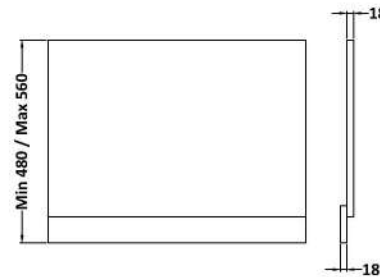

Sales Code: BPR811

Description: 700 End Panel (2 Piece)

Product Dimensions

Height (mm):	560
Width (mm):	680
Depth (mm):	36
Nett Weight (kg):	4.5

Packaging Dimensions

Height (mm):	30
Width (mm):	600
Depth (mm):	730
Gross Weight (kg):	4.9

Packaging Data

Box Colour:	Brown Cardboard Box - Printed
Box Qty:	1
Label Size:	100 x 50
Label Colour:	White Label
Label Qty:	0

Outer Box Dimensions (If Applicable)

Height (mm):	
Width (mm):	
Depth (mm):	
Gross Weight (kg):	
Barcode:	5056462658308

Product Details

Country of Origin:	China
Fitting Instruction:	No
CE & UKCA:	N/A
FSC Certified Materials:	Yes
Colour:	Satin Green
Construction Method:	Screws Only
Construction Type:	Flat-Pack
Cabinet Finish:	Not Applicable
Fascia Finish:	Mdf Painted Matt
Cabinet Thickness (mm):	
Fascia Thickness (mm):	18
Drawer Included:	Not Applicable
Drawer Type:	Not Applicable
No of Shelves:	Not Applicable
Hinge Type:	Not Applicable
Hinge Included:	Not Applicable
Adjustable Legs:	Not Applicable
Fixings Included:	Yes
Handle Style:	Not Applicable
Waste Shroud:	Not Applicable
Handle Included:	Not Applicable
Handle Type:	Not Applicable