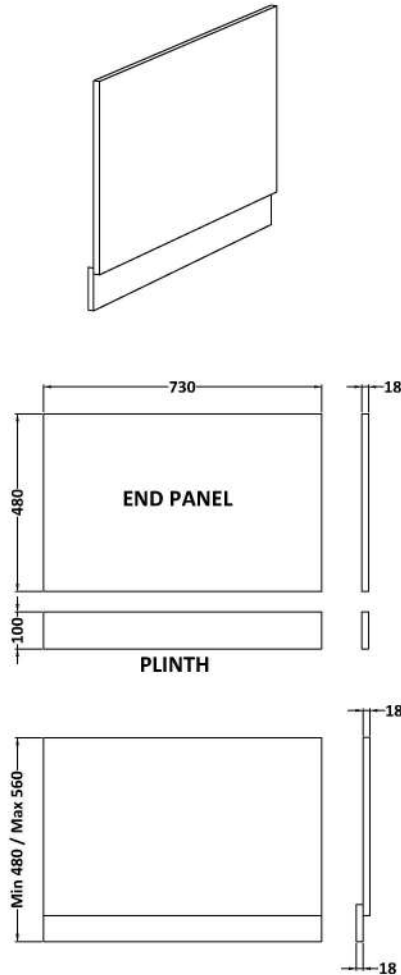

Sales Code: BPR812

Description: 750 End Panel (2 Piece)

### Product Dimensions

Height (mm):	560
Width (mm):	730
Depth (mm):	36
Nett Weight (kg):	6.9

### Packaging Dimensions

Height (mm):	595
Width (mm):	30
Depth (mm):	775
Gross Weight (kg):	6.9

### Outer Box Dimensions (If Applicable)

Height (mm):	
Width (mm):	
Depth (mm):	
Gross Weight (kg):	
Barcode:	5056462658322