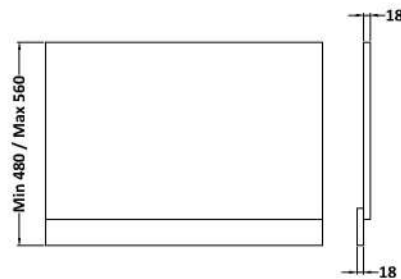

Sales Code: BPR813

Description: 800 End Panel (2 Piece)

### Product Dimensions

Height (mm):	560
Width (mm):	780
Depth (mm):	36
Nett Weight (kg):	5.5

### Packaging Dimensions

Height (mm):	595
Width (mm):	30
Depth (mm):	825
Gross Weight (kg):	5.58

### Outer Box Dimensions (If Applicable)

Height (mm):	
Width (mm):	
Depth (mm):	
Gross Weight (kg):	
Barcode:	5056462658346