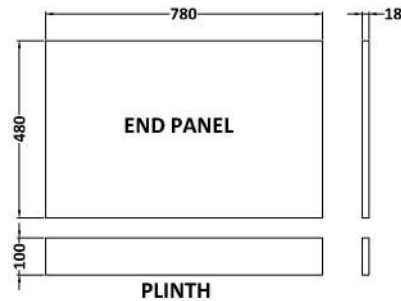

Sales Code: BPR813

Description: 800 End Panel (2 Piece)

### Product Dimensions

Height (mm):	560
Width (mm):	780
Depth (mm):	36
Nett Weight (kg):	5.5

### Packaging Dimensions

Height (mm):	595
Width (mm):	30
Depth (mm):	825
Gross Weight (kg):	5.58

### Outer Box Dimensions (If Applicable)

Height (mm):	
Width (mm):	
Depth (mm):	
Gross Weight (kg):	
Barcode:	5056462658346