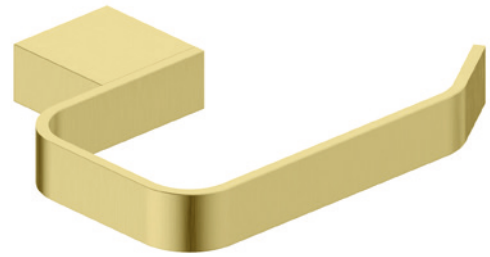

PRODUCT DATA SHEET

Roma Brushed Brass Paper Holder

Product Code: BRASSACC-002

SCUDO
BEAUTIFUL BATHROOMS

0330 124 7290

sales@scudo.co.uk - www.scudo.co.uk

Scudo is the trading name of Harrison Bathrooms Ltd. Whilst we endeavour to ensure that the product information is accurate we accept no liability for any information given. All images are for illustration purposes only. Product images and specification are subject to change. Measurements are in millimetres and are nominal.

Product Name	BRASSACC-002
Product Description	Brushed Brass Paper Holder
Product Transportation	
Barcode	5060964934303
Country of origin	CH
Commodity code	8302500000
Product Measurements	
Product Weight (KG)	0.328
Product Width (mm)	107
Product Height (mm)	20
Product Depth (mm)	152
Product Length (mm)	0
Primary Packed Measurements	
Packaged Weight	0.44
Packed Length	185
Packed Width	72
Packed Height	183
Packaging Weights	
Card (kg)	0.5
Paper (kg)	0
Wood (kg)	0
Plastic (kg)	0.404
Compliance DOP	N/a

General Information	
Construction Material	Brass, Glass
Installation type	Wall Mounted
Colour / Finish	Brushed Brass

Dimensions (measurements in mm)

LIFETIME GUARANTEE

We are confident in our products and we want our customer to be, we proudly give a lifetime guarantee on our taps and showers, further details can be found on our website.