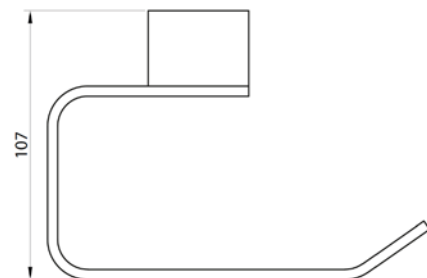

PRODUCT DATA SHEET

Roma Brushed Brass Paper Holder

Product Code: BRASSACC-002

SCUDO
BEAUTIFUL BATHROOMS

0330 124 7290

sales@scudo.co.uk - www.scudo.co.uk

Scudo is the trading name of Harrison Bathrooms Ltd. Whilst we endeavour to ensure that the product information is accurate we accept no liability for any information given. All images are for illustration purposes only. Product images and specification are subject to change. Measurements are in millimetres and are nominal.

Product Name	BRASSACC-002
Product Description	Brushed Brass Paper Holder
Product Transportation	
Barcode	5060964934303
Country of origin	CH
Commodity code	8302500000
Product Measurements	
Product Weight (KG)	0.328
Product Width (mm)	107
Product Height (mm)	20
Product Depth (mm)	152
Product Length (mm)	0
Primary Packed Measurements	
Packaged Weight	0.44
Packed Length	185
Packed Width	72
Packed Height	183
Packaging Weights	
Card (kg)	0.5
Paper (kg)	0
Wood (kg)	0
Plastic (kg)	0.404
Compliance DOP	N/a

General Information	
Construction Material	Brass, Glass
Installation type	Wall Mounted
Colour / Finish	Brushed Brass

Dimensions (measurements in mm)

LIFETIME GUARANTEE

We are confident in our products and we want our customer to be, we proudly give a lifetime guarantee on our taps and showers, further details can be found on our website.