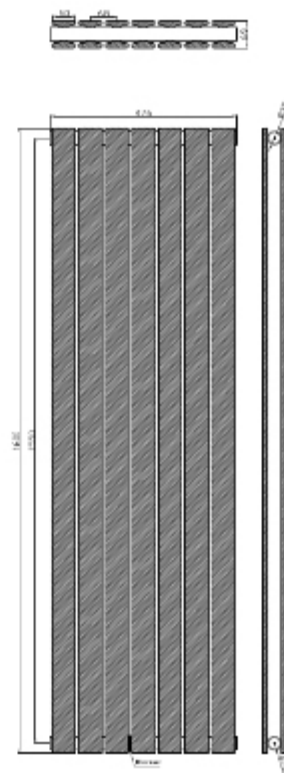

PRODUCT DATA SHEET

Bravo Vertical Double Anthracite

Product Code: BRAV1600-48D-A

0330 124 7290

sales@scudo.co.uk www.scudo.co.uk

SCUDO
BEAUTIFUL BATHROOMS

Scudo is the trading name of Harrison Bathrooms Ltd. Whilst we endeavor to ensure that the product information is accurate, we accept no liability for any information given. All images are for illustration purposes only. Product images and specification are subject to change. Measurements are in millimeters and are nominal.

Product Name	BRAV1600-48D-A
Product Description	Bravo Double Designer Radiator - 1600 X 476 - Anthracite
Product Transportation	
Barcode	5060766129075
Country of origin	China
Commodity code	7322190000
Product Measurements	
Product Weight (KG)	34.25
Product Width (mm)	476
Product Height (mm)	1600
Product Depth (mm)	69
Primary Packed Measurements	
Packaged Weight	36.6
Packed Length	110
Packed Width	500
Packed Height	1640

General Information	
Construction Material	Mild Steel
Installation type	Wall Mounted
Colour / Finish	Textured Anthracite
Heating Attributes	
Bar Arrangement	7*2
Number of Bars	14
Radiator Diameter (Ø)	69
RAL Finish	7016
Bar Diameter (Ø)	60*12*R6
BTU @ 50°C	4651
Watt's @ 50 BTU	1363
BTU @ 30°C	2418
Watt's @ 30 BTU	709
Element installation compatible	NO
Water Content Volume	TBC
Max Projection (mm)	105 +/-3
Selected element must not exceed the maximum BTU / Watt output of the product Seek advice from a competent installer	
First Fix Dimensions	
Pipe Centers C1 (mm)	566
Pipe Centers C2 (mm)	51 +/-3