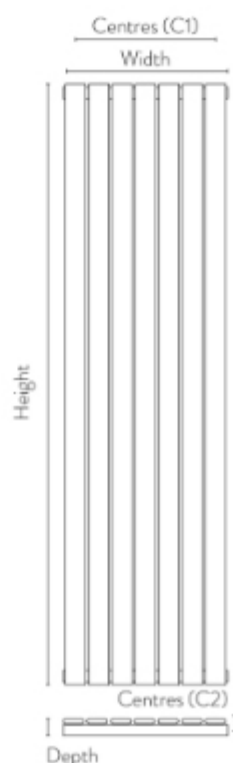

## Bravo Vertical Double White

Product Code: BRAV1800-20D-W

**SCUDO**  
BEAUTIFUL BATHROOMS

0330 124 7290

sales@scudo.co.uk www.scudo.co.uk

Scudo is the trading name of Harrison Bathrooms Ltd. Whilst we endeavor to ensure that the product information is accurate, we accept no liability for any information given. All images are for illustration purposes only. Product images and specification are subject to change. Measurements are in millimeters and are nominal.

<b>Product Name</b>	BRAV1800-20D-W
<b>Product Description</b>	Bravo Double Designer Radiator - 1800 X 204 - White
<b>Product Transportation</b>	
Barcode	5060964939520
Country of origin	China
Commodity code	7322190000
<b>Product Measurements</b>	
Product Weight (KG)	29.5
Product Width (mm)	204
Product Height (mm)	1800
Product Depth (mm)	64
<b>Primary Packed Measurements</b>	
Packaged Weight	18
Packed Length	100
Packed Width	1850
Packed Height	250

<b>General Information</b>	
Construction Material	Mild Steel
Installation type	Wall Mounted
Colour / Finish	Textured White
<b>Heating Attributes</b>	
Bar Arrangement	3*2
Number of Bars	6
Radiator Diameter (Ø)	64
RAL Finish	9016
Bar Diameter (Ø)	60*12*R6
BTU @ 50°C	2242
Watt's @ 50 BTU	657
BTU @ 30°C	1165
Watt's @ 30 BTU	341
Element installation compatible	NO
Water Content Volume	TBC
Max Projection (mm)	105 +/-3
Selected element must not exceed the maximum BTU / Watt output of the product Seek advice from a competent installer	
<b>First Fix Dimensions</b>	
Pipe Centers C1 (mm)	284
Pipe Centers C2 (mm)	63 +/-3

### Dimensions

(Measurements in mm)