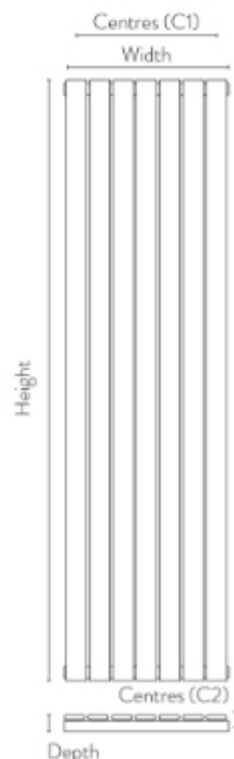

PRODUCT DATA SHEET

Bravo Vertical Double Anthracite

Product Code: BRAV1800-34D-A

SCUDO
BEAUTIFUL BATHROOMS

0330 124 7290

sales@scudo.co.uk www.scudo.co.uk

Scudo is the trading name of Harrison Bathrooms Ltd. Whilst we endeavor to ensure that the product information is accurate, we accept no liability for any information given. All images are for illustration purposes only. Product images and specification are subject to change. Measurements are in millimeters and are nominal.

| | |
|------------------------------------|---|
| Product Name | BRAV1800-34D-A |
| Product Description | Bravo Double Designer Radiator - 1800 X 340 - Anthracite |
| Product Transportation | |
| Barcode | 5060964939551 |
| Country of origin | China |
| Commodity code | 7322190000 |
| Product Measurements | |
| Product Weight (KG) | 27.1 |
| Product Width (mm) | 340 |
| Product Height (mm) | 1800 |
| Product Depth (mm) | 64 |
| Primary Packed Measurements | |
| Packaged Weight | 29.1 |
| Packed Length | 100 |
| Packed Width | 1850 |
| Packed Height | 390 |

| | |
|---|---------------------|
| General Information | |
| Construction Material | Mild Steel |
| Installation type | Wall Mounted |
| Colour / Finish | Textured Anthracite |
| Heating Attributes | |
| Bar Arrangement | 5+2 |
| Number of Bars | 10 |
| Radiator Diameter (Ø) | 64 |
| RAL Finish | 7016 |
| Bar Diameter (Ø) | 60*12*R6 |
| BTU @ 50°C | 3738 |
| Watt's @ 50 BTU | 1096 |
| BTU @ 30°C | 1943 |
| Watt's @ 30 BTU | 569 |
| Element installation compatible | NO |
| Water Content Volume | TBC |
| Max Projection (mm) | 105 +/-3 |
| Selected element must not exceed the maximum BTU / Watt output of the product Seek advice from a competent installer | |
| First Fix Dimensions | |
| Pipe Centers C1 (mm) | 420 |
| Pipe Centers C2 (mm) | 63 +/-3 |