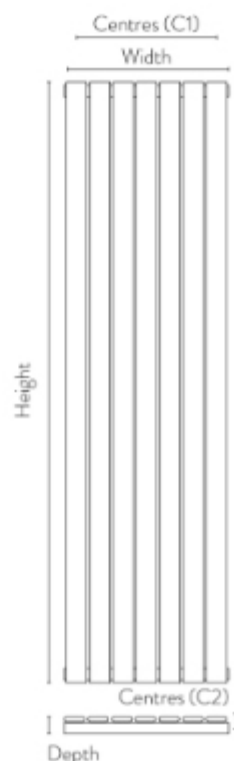

## Bravo Vertical Single Anthracite

Product Code: BRAV1800-345-A

0330 124 7290

sales@scudo.co.uk www.scudo.co.uk

**SCUDO**  
BEAUTIFUL BATHROOMS

Scudo is the trading name of Harrison Bathrooms Ltd. Whilst we endeavor to ensure that the product information is accurate, we accept no liability for any information given. All images are for illustration purposes only. Product images and specification are subject to change. Measurements are in millimeters and are nominal.

<b>Product Name</b>	BRAV1800-345-A
<b>Product Description</b>	Bravo Designer Radiator - 1800 X 340- Anthracite
<b>Product Transportation</b>	
Barcode	5060964939513
Country of origin	China
Commodity code	7322190000
<b>Product Measurements</b>	
Product Weight (KG)	14.2
Product Width (mm)	340
Product Height (mm)	1800
Product Depth (mm)	47
<b>Primary Packed Measurements</b>	
Packaged Weight	16
Packed Length	80
Packed Width	1850
Packed Height	390

<b>General Information</b>	
Construction Material	Mild Steel
Installation type	Wall Mounted
Colour / Finish	Textured Anthracite
<b>Heating Attributes</b>	
Bar Arrangement	5
Number of Bars	5
Radiator Diameter (Ø)	50
RAL Finish	7016
Bar Diameter (Ø)	60*12*R6
BTU @ 50°C	1843
Watt's @ 50 BTU	540
BTU @ 30°C	958
Watt's @ 30 BTU	281
Element installation compatible	NO
Water Content Volume	TBC
Max Projection (mm)	85 +/-3
Selected element must not exceed the maximum BTU / Watt output of the product Seek advice from a competent installer	
<b>First Fix Dimensions</b>	
Pipe Centers C1 (mm)	420
Pipe Centers C2 (mm)	63 +/-3

## Dimensions

(Measurements in mm)