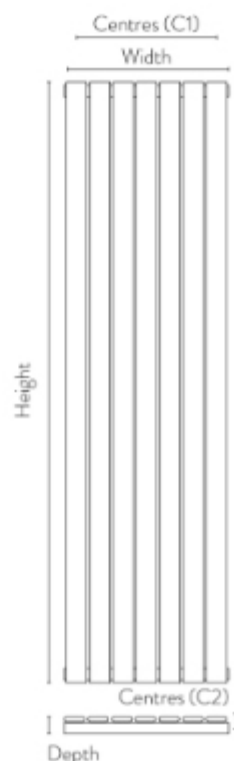

PRODUCT DATA SHEET

Bravo Vertical Single White

Product Code: BRAV1800-345-W

0330 124 7290

sales@scudo.co.uk www.scudo.co.uk

SCUDO
BEAUTIFUL BATHROOMS

Scudo is the trading name of Harrison Bathrooms Ltd. Whilst we endeavor to ensure that the product information is accurate, we accept no liability for any information given. All images are for illustration purposes only. Product images and specification are subject to change. Measurements are in millimeters and are nominal.

Product Name	BRAV1800-345-W
Product Description	Bravo Designer Radiator - 1800 X 340- White
Product Transportation	
Barcode	5060964939803
Country of origin	China
Commodity code	7322190000
Product Measurements	
Product Weight (KG)	14.2
Product Width (mm)	340
Product Height (mm)	1800
Product Depth (mm)	47
Primary Packed Measurements	
Packaged Weight	16
Packed Length	80
Packed Width	1850
Packed Height	390

General Information	
Construction Material	Mild Steel
Installation type	Wall Mounted
Colour / Finish	Textured White
Heating Attributes	
Bar Arrangement	5
Number of Bars	5
Radiator Diameter (Ø)	50
RAL Finish	9016
Bar Diameter (Ø)	60*12*R6
BTU @ 50°C	1843
Watt's @ 50 BTU	540
BTU @ 30°C	958
Watt's @ 30 BTU	281
Element installation compatible	NO
Water Content Volume	TBC
Max Projection (mm)	85 +/-3
Selected element must not exceed the maximum BTU / Watt output of the product Seek advice from a competent installer	
First Fix Dimensions	
Pipe Centers C1 (mm)	420
Pipe Centers C2 (mm)	63 +/-3