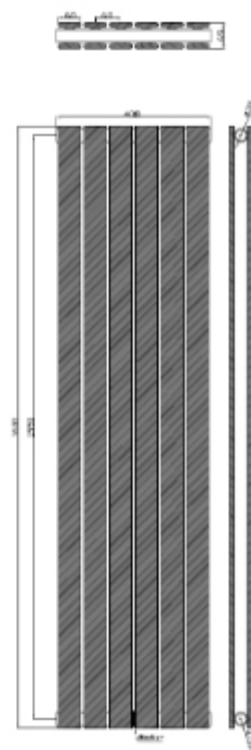

PRODUCT DATA SHEET

Bravo Vertical Double Anthracite

Product Code: BRAV1800-41D-A

0330 124 7290

sales@scudo.co.uk www.scudo.co.uk

SCUDO
BEAUTIFUL BATHROOMS

Scudo is the trading name of Harrison Bathrooms Ltd. Whilst we endeavor to ensure that the product information is accurate, we accept no liability for any information given. All images are for illustration purposes only. Product images and specification are subject to change. Measurements are in millimeters and are nominal.

Product Name	BRAV1800-41D-A
Product Description	Bravo Double Designer Radiator - 1800 X 408- Anthracite
Product Transportation	
Barcode	5060766129099
Country of origin	China
Commodity code	7322190000
Product Measurements	
Product Weight (KG)	33
Product Width (mm)	408
Product Height (mm)	1800
Product Depth (mm)	69
Primary Packed Measurements	
Packaged Weight	35.3
Packed Length	110
Packed Width	515
Packed Height	1840

General Information	
Construction Material	Mild Steel
Installation type	Wall Mounted
Colour / Finish	Textured Anthracite
Heating Attributes	
Bar Arrangement	6*2
Number of Bars	12
Radiator Diameter (Ø)	69
RAL Finish	7016
Bar Diameter (Ø)	60*12*R6
BTU @ 50°C	4485
Watt's @ 50 BTU	1314
BTU @ 30°C	2332
Watt's @ 30 BTU	683
Element installation compatible	NO
Water Content Volume	TBC
Max Projection (mm)	105 +/-3
Selected element must not exceed the maximum BTU / Watt output of the product Seek advice from a competent installer	
First Fix Dimensions	
Pipe Centers C1 (mm)	488
Pipe Centers C2 (mm)	51 +/-3