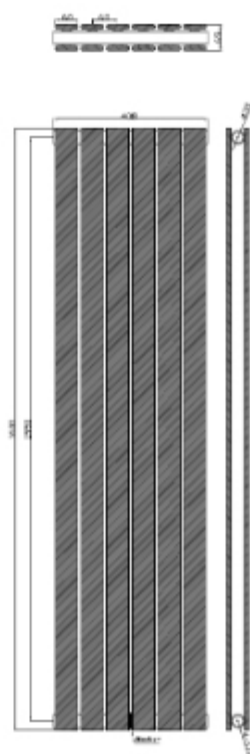

PRODUCT DATA SHEET

Bravo Vertical Double White

Product Code: BRAV1800-41D-W

0330 124 7290

sales@scudo.co.uk www.scudo.co.uk

SCUDO
BEAUTIFUL BATHROOMS

Scudo is the trading name of Harrison Bathrooms Ltd. Whilst we endeavor to ensure that the product information is accurate, we accept no liability for any information given. All images are for illustration purposes only. Product images and specification are subject to change. Measurements are in millimeters and are nominal.

Product Name	BRAV1800-41D-W
Product Description	Bravo Double Designer Radiator - 1800 X 408 - White
Product Transportation	
Barcode	5060766129037
Country of origin	China
Commodity code	7322190000
Product Measurements	
Product Weight (KG)	33
Product Width (mm)	408
Product Height (mm)	1800
Product Depth (mm)	69
Primary Packed Measurements	
Packaged Weight	35.3
Packed Length	110
Packed Width	515
Packed Height	1840

General Information	
Construction Material	Mild Steel
Installation type	Wall Mounted
Colour / Finish	Textured White
Heating Attributes	
Bar Arrangement	6*2
Number of Bars	12
Radiator Diameter (Ø)	69
RAL Finish	9016
Bar Diameter (Ø)	60*12*R6
BTU @ 50°C	4485
Watt's @ 50 BTU	1314
BTU @ 30°C	2332
Watt's @ 30 BTU	683
Element installation compatible	NO
Water Content Volume	TBC
Max Projection (mm)	105 +/-3
Selected element must not exceed the maximum BTU / Watt output of the product Seek advice from a competent installer	
First Fix Dimensions	
Pipe Centers C1 (mm)	488
Pipe Centers C2 (mm)	51 +/-3

Dimensions

(Measurements in mm)

LIFETIME GUARANTEE

We are confident in our products and we want our customer to be, we proudly give a lifetime guarantee on our taps and showers. Further details can be found on our website