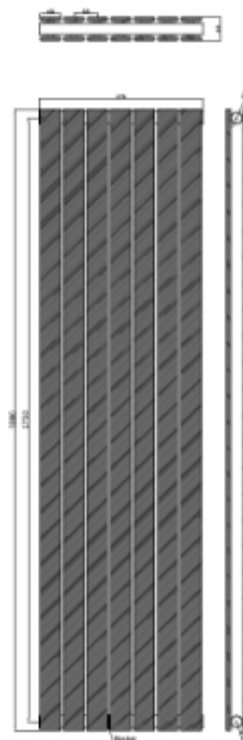

PRODUCT DATA SHEET

Bravo Vertical Double Anthracite

Product Code: BRAV1800-48D-A

0330 124 7290

sales@scudo.co.uk www.scudo.co.uk

SCUDO
BEAUTIFUL BATHROOMS

Scudo is the trading name of Harrison Bathrooms Ltd. Whilst we endeavor to ensure that the product information is accurate, we accept no liability for any information given. All images are for illustration purposes only. Product images and specification are subject to change. Measurements are in millimeters and are nominal.

Product Name	BRAV1800-48D-A
Product Description	Bravo Double Designer Radiator - 1800 X 476 - Anthracite
Product Transportation	
Barcode	5060766129105
Country of origin	China
Commodity code	7322190000
Product Measurements	
Product Weight (KG)	38.3
Product Width (mm)	476
Product Height (mm)	1800
Product Depth (mm)	69
Primary Packed Measurements	
Packaged Weight	40.8
Packed Length	90
Packed Width	515
Packed Height	1840

General Information	
Construction Material	Mild Steel
Installation type	Wall Mounted
Colour / Finish	Textured Anthracite
Heating Attributes	
Bar Arrangement	7*2
Number of Bars	14
Radiator Diameter (Ø)	69
RAL Finish	7016
Bar Diameter (Ø)	60*12*R6
BTU @ 50°C	5233
Watt's @ 50 BTU	1534
BTU @ 30°C	2721
Watt's @ 30 BTU	797
Element installation compatible	NO
Water Content Volume	TBC
Max Projection (mm)	105 +/-3
Selected element must not exceed the maximum BTU / Watt output of the product Seek advice from a competent installer	
First Fix Dimensions	
Pipe Centers C1 (mm)	556
Pipe Centers C2 (mm)	51 +/-3